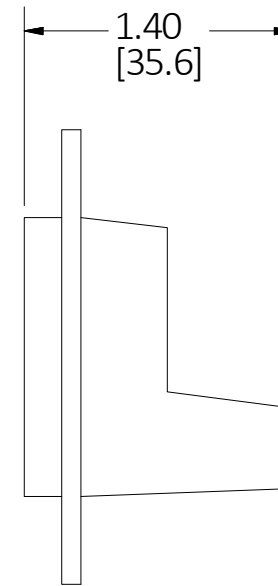

M-13556

1

RCSNF<sub>x</sub>  
SERIES

RCSNRLF<sub>x</sub>  
SERIES

RCSRL<sub>x</sub>  
SERIES

RCSSC<sub>x</sub>  
SERIES

RCSTO<sub>x</sub>  
SERIES

LIST OF PARTS

DESCRIPTION	MATERIAL	FINISH
BASE	THERMOPLASTIC	BLACK
COVER	THERMOPLASTIC	COLOR PER CAT.# SEE TABLE.
BUTTON	THERMOPLASTIC	COLOR PER CAT.# SEE TABLE.

- NOTES:
1. LOW VOLTAGE DEVICES: 24 VDC.  
POWERED BY ROOM CONTROLLER (CAT.#LLC2RD or LLC2R, ORDERED SEPARATELY) USING PLENUM RATED RJ45 UTP CABLE (CAT.# UTPxxOR, ORDERED SEPARATELY).
  2. FOR INDOOR USE ONLY,  
OPERATING TEMPERATURE: 32°F TO 104°F [0°C TO 40°C];  
RELATIVE HUMIDITY (NON-CONDENSING): 0 TO 95%.
  3. SWITCHES CAN BE MOUNTED TO SINGLE OR MULTI-GANG STANDARD WALL BOXES.
  4. ALL DIMENSIONS ARE IN INCHES [mm].

1	NEW RELEASE PER DCN #22883	D.LI	2/7/17
REV	DESCRIPTION	APP	DATE
<p>THE DESIGN AND DIMENSIONS OF THE PRODUCT SHOWN ON THIS DRAWING ARE SUBJECT TO CHANGE WITHOUT NOTICE. DIMENSIONS ARE IN INCHES [mm].</p>			
<p>TITLE</p> <p>ROOM CONTROLLER SPECIALTY SWITCH</p>			
<p>WIRING DEVICE-KELLEMS HUBBELL INCORPORATED SHELTON, CT</p>			
<p>TOLERANCES UNLESS OTHERWISE SPECIFIED .XX = ± .01 .XXX = ± .005 ANGLE TOL. ±2°</p>		<p>DR. BY D.LI</p> <p>CHK. BY</p>	<p>SCALE NONE</p> <p>DATE 2/7/2017</p>

DIMENSION SHEET FOR CAT. NO. **M-13556** **SEE TABLE** **B** **1**