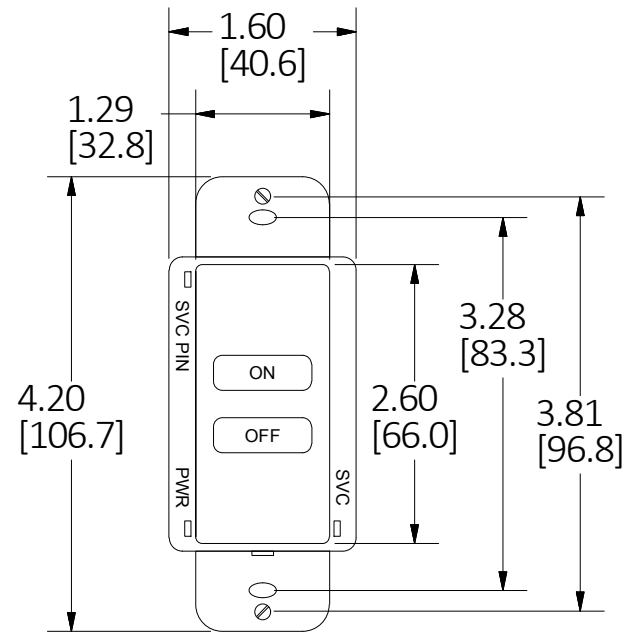

M-13556

1

RCSNF<sub>x</sub>  
SERIES

RCSNRLF<sub>x</sub>  
SERIES

RCSRL<sub>x</sub>  
SERIES

RCSSC<sub>x</sub>  
SERIES

RCSTO<sub>x</sub>  
SERIES

LIST OF PARTS

DESCRIPTION	MATERIAL	FINISH
BASE	THERMOPLASTIC	BLACK
COVER	THERMOPLASTIC	COLOR PER CAT.# SEE TABLE.
BUTTON	THERMOPLASTIC	COLOR PER CAT.# SEE TABLE.

- NOTES:
1. LOW VOLTAGE DEVICES: 24 VDC.  
POWERED BY ROOM CONTROLLER (CAT.#LLC2RD or LLC2R, ORDERED SEPARATELY) USING PLENUM RATED RJ45 UTP CABLE (CAT.# UTPxxOR, ORDERED SEPARATELY).
  2. FOR INDOOR USE ONLY,  
OPERATING TEMPERATURE: 32°F TO 104°F [0°C TO 40°C];  
RELATIVE HUMIDITY (NON-CONDENSING): 0 TO 95%.
  3. SWITCHES CAN BE MOUNTED TO SINGLE OR MULTI-GANG STANDARD WALL BOXES.
  4. ALL DIMENSIONS ARE IN INCHES [mm].

1	NEW RELEASE PER DCN #22883	D.LI	2/7/17
REV	DESCRIPTION	APP	DATE
<p>THE DESIGN AND DIMENSIONS OF THE PRODUCT SHOWN ON THIS DRAWING ARE SUBJECT TO CHANGE WITHOUT NOTICE. DIMENSIONS ARE IN INCHES [mm].</p>			
<p>TITLE</p> <p>ROOM CONTROLLER SPECIALTY SWITCH</p>			
<p>WIRING DEVICE-KELLEMS HUBBELL INCORPORATED SHELTON, CT</p>			
<p>TOLERANCES UNLESS OTHERWISE SPECIFIED .XX = ± .01 .XXX = ± .005 ANGLE TOL. ±2°</p>		<p>DR. BY D.LI</p> <p>CHK. BY</p>	<p>SCALE NONE</p> <p>DATE 2/7/2017</p>

DIMENSION SHEET FOR CAT. NO. **M-13556** **SEE TABLE** **B** **1**