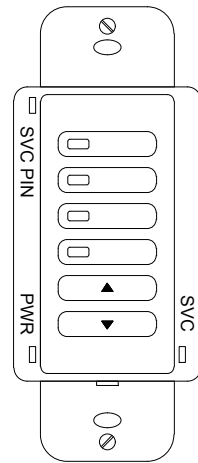

M-13556

1

RCSNF<sub>x</sub>  
SERIES

RCSNRLF<sub>x</sub>  
SERIES

RCSRL<sub>x</sub>  
SERIES

RCSSC<sub>x</sub>  
SERIES

RCSTO<sub>x</sub>  
SERIES

LIST OF PARTS

DESCRIPTION	MATERIAL	FINISH
BASE	THERMOPLASTIC	BLACK
COVER	THERMOPLASTIC	COLOR PER CAT.# SEE TABLE.
BUTTON	THERMOPLASTIC	COLOR PER CAT.# SEE TABLE.

- NOTES:
1. LOW VOLTAGE DEVICES: 24 VDC.  
POWERED BY ROOM CONTROLLER (CAT.#LLC2RD or LLC2R, ORDERED SEPARATELY) USING PLENUM RATED RJ45 UTP CABLE (CAT.# UTPxxOR, ORDERED SEPARATELY).
  2. FOR INDOOR USE ONLY,  
OPERATING TEMPERATURE: 32°F TO 104°F [0°C TO 40°C];  
RELATIVE HUMIDITY (NON-CONDENSING): 0 TO 95%.
  3. SWITCHES CAN BE MOUNTED TO SINGLE OR MULTI-GANG STANDARD WALL BOXES.
  4. ALL DIMENSIONS ARE IN INCHES [mm].

SWITCH TYPE	CATALOG #	DESCRIPTION	COLOR
ON/OFF	RCSNFW	ROOM CONTROLLER SWITCH, ON-OFF, WH	WHITE
ON/RAISE/LOWER/OFF	RCSNRLF	ROOM CONTROLLER SWITCH, ON-RAISE-LOWER-OFF, WH	WHITE
	RCSNRLF I	ROOM CONTROLLER SWITCH, ON-RAISE-LOWER-OFF, IV	IVORY
RAISE/LOWER	RCSRLW	ROOM CONTROLLER SWITCH, RAISE-LOWER, WH	WHITE
SCENE	RCSSCW	ROOM CONTROLLER SWITCH, SCENE, WH	WHITE
TIMED ON	RCSTOW	ROOM CONTROLLER SWITCH, TIMED ON, WH	WHITE

1	NEW RELEASE PER DCN #22883	D.LI	2/7/17
REV	DESCRIPTION	APP	DATE
<p>THE DESIGN AND DIMENSIONS OF THE PRODUCT SHOWN ON THIS DRAWING ARE SUBJECT TO CHANGE WITHOUT NOTICE. DIMENSIONS ARE IN INCHES [mm].</p>			
<p>TITLE</p> <p>ROOM CONTROLLER SPECIALTY SWITCH</p>			
<p>WIRING DEVICE-KELLEMS HUBBELL INCORPORATED SHELTON, CT</p>			
<p>TOLERANCES UNLESS OTHERWISE SPECIFIED .XX = ± .01 .XXX = ± .005 ANGLE TOL. ±2°</p>		<p>DR. BY D.LI</p> <p>CHK. BY</p>	<p>SCALE NONE</p> <p>DATE 2/7/2017</p>