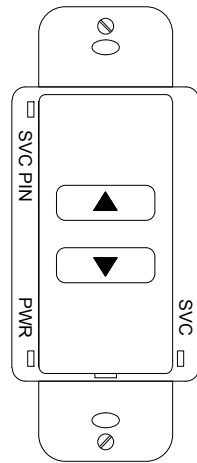

M-13556

1

RCSNF<sub>x</sub>  
SERIES

RCSNRLF<sub>x</sub>  
SERIES

RCSRL<sub>x</sub>  
SERIES

RCSSC<sub>x</sub>  
SERIES

RCSTO<sub>x</sub>  
SERIES

LIST OF PARTS

DESCRIPTION	MATERIAL	FINISH
BASE	THERMOPLASTIC	BLACK
COVER	THERMOPLASTIC	COLOR PER CAT.# SEE TABLE.
BUTTON	THERMOPLASTIC	COLOR PER CAT.# SEE TABLE.

- NOTES:
1. LOW VOLTAGE DEVICES: 24 VDC.  
POWERED BY ROOM CONTROLLER (CAT.#LLC2RD or LLC2R, ORDERED SEPARATELY) USING PLENUM RATED RJ45 UTP CABLE (CAT.# UTPxxOR, ORDERED SEPARATELY).
  2. FOR INDOOR USE ONLY,  
OPERATING TEMPERATURE: 32°F TO 104°F [0°C TO 40°C];  
RELATIVE HUMIDITY (NON-CONDENSING): 0 TO 95%.
  3. SWITCHES CAN BE MOUNTED TO SINGLE OR MULTI-GANG STANDARD WALL BOXES.
  4. ALL DIMENSIONS ARE IN INCHES [mm].

SWITCH TYPE	CATALOG #	DESCRIPTION	COLOR
ON/OFF	RCSNFW	ROOM CONTROLLER SWITCH, ON-OFF, WH	WHITE
ON/RAISE/LOWER/OFF	RCSNRLF	ROOM CONTROLLER SWITCH, ON-RAISE-LOWER-OFF, WH	WHITE
	RCSNRLF I	ROOM CONTROLLER SWITCH, ON-RAISE-LOWER-OFF, IV	IVORY
RAISE/LOWER	RCSRLW	ROOM CONTROLLER SWITCH, RAISE-LOWER, WH	WHITE
SCENE	RCSSCW	ROOM CONTROLLER SWITCH, SCENE, WH	WHITE
TIMED ON	RCSTOW	ROOM CONTROLLER SWITCH, TIMED ON, WH	WHITE

1	NEW RELEASE PER DCN #22883	D.LI	2/7/17
REV	DESCRIPTION	APP	DATE
<p>THE DESIGN AND DIMENSIONS OF THE PRODUCT SHOWN ON THIS DRAWING ARE SUBJECT TO CHANGE WITHOUT NOTICE. DIMENSIONS ARE IN INCHES [mm].</p>			
<p>TITLE</p> <p>ROOM CONTROLLER SPECIALTY SWITCH</p>			
<p>WIRING DEVICE-KELLEMS HUBBELL INCORPORATED SHELTON, CT</p>			
<p>TOLERANCES UNLESS OTHERWISE SPECIFIED .XX = ± .01 .XXX = ± .005 ANGLE TOL. ±2°</p>		<p>DR. BY D.LI</p> <p>CHK. BY</p>	<p>SCALE NONE</p> <p>DATE 2/7/2017</p>