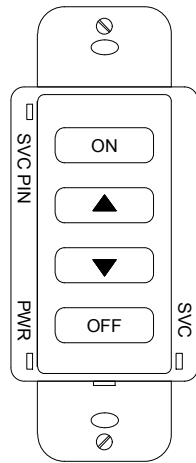

M-13556

1

RCSNF<sub>x</sub>  
SERIES

RCSNRLF<sub>x</sub>  
SERIES

RCSRL<sub>x</sub>  
SERIES

RCSSC<sub>x</sub>  
SERIES

RCSTO<sub>x</sub>  
SERIES

LIST OF PARTS

DESCRIPTION	MATERIAL	FINISH
BASE	THERMOPLASTIC	BLACK
COVER	THERMOPLASTIC	COLOR PER CAT.# SEE TABLE.
BUTTON	THERMOPLASTIC	COLOR PER CAT.# SEE TABLE.

- NOTES:
1. LOW VOLTAGE DEVICES: 24 VDC.  
POWERED BY ROOM CONTROLLER (CAT.#LLC2RD or LLC2R, ORDERED SEPARATELY) USING PLENUM RATED RJ45 UTP CABLE (CAT.# UTPxxOR, ORDERED SEPARATELY).
  2. FOR INDOOR USE ONLY,  
OPERATING TEMPERATURE: 32°F TO 104°F [0°C TO 40°C];  
RELATIVE HUMIDITY (NON-CONDENSING): 0 TO 95%.
  3. SWITCHES CAN BE MOUNTED TO SINGLE OR MULTI-GANG STANDARD WALL BOXES.
  4. ALL DIMENSIONS ARE IN INCHES [mm].

SWITCH TYPE	CATALOG #	DESCRIPTION	COLOR
ON/OFF	RCSNFW	ROOM CONTROLLER SWITCH, ON-OFF, WH	WHITE
ON/RAISE/LOWER/OFF	RCSNRLF	ROOM CONTROLLER SWITCH, ON-RAISE-LOWER-OFF, WH	WHITE
	RCSNRLF I	ROOM CONTROLLER SWITCH, ON-RAISE-LOWER-OFF, IV	IVORY
RAISE/LOWER	RCSRLW	ROOM CONTROLLER SWITCH, RAISE-LOWER, WH	WHITE
SCENE	RCSSCW	ROOM CONTROLLER SWITCH, SCENE, WH	WHITE
TIMED ON	RCSTOW	ROOM CONTROLLER SWITCH, TIMED ON, WH	WHITE

1	NEW RELEASE PER DCN #22883	D.LI	2/7/17
REV	DESCRIPTION	APP	DATE
<p>THE DESIGN AND DIMENSIONS OF THE PRODUCT SHOWN ON THIS DRAWING ARE SUBJECT TO CHANGE WITHOUT NOTICE. DIMENSIONS ARE IN INCHES [mm].</p>			
<p>TITLE</p> <p>ROOM CONTROLLER SPECIALTY SWITCH</p>			
<p>WIRING DEVICE-KELLEMS HUBBELL INCORPORATED SHELTON, CT</p>			
<p>TOLERANCES UNLESS OTHERWISE SPECIFIED .XX = ± .01 .XXX = ± .005 ANGLE TOL. ±2°</p>		<p>DR. BY D.LI</p> <p>CHK. BY</p>	<p>SCALE NONE</p> <p>DATE 2/7/2017</p>