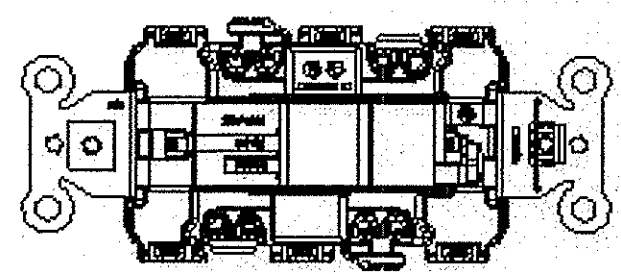

M-11623 1

CATALOG NO.	RATING/TYPE	COLOR
RSD215	DP 20A DECO SWITCH,	BROWN
RSD215I	DP 20A DECO SWITCH,	IVORY
RSD215GY	DP 20A DECO SWITCH,	GRAY
RSD215W	DP 20A DECO SWITCH,	WHITE
RSD215BK	DP 20A DECO SWITCH,	BLACK
RSD215AL	DP 20A DECO SWITCH,	ALMOND
RSD215LA	DP 20A DECO SWITCH,	LT ALMOND
RSD415	4-WAY 20A DECO SWITCH,	BROWN
RSD415I	4-WAY 20A DECO SWITCH,	IVORY
RSD415GY	4-WAY 20A DECO SWITCH,	GRAY
RSD415W	4-WAY 20A DECO SWITCH,	WHITE
RSD415BK	4-WAY 20A DECO SWITCH,	BLACK
RSD415AL	4-WAY 20A DECO SWITCH,	ALMOND
RSD415LA	4-WAY 20A DECO SWITCH,	LT ALMOND

LIST OF PARTS		
DESCRIPTION	MATERIAL	FINISH
ROCKER	THERMOPLASTIC	NONE
TOP HOUSING	THERMOPLASTIC	NONE
BASE	THERMOPLASTIC	NONE
RUBBER INSERT	ELASTOMER	NONE
RUBBER BUMPER	ELASTOMER	NONE
DRIVE SCREW	STEEL	ZINC PLATED
MOUNTING SCREW	STEEL	ZINC PLATED
STRAP	STEEL	ZINC PLATED
SPRING	STEEL	NONE
STAPLE	STEEL	NONE
BRUSH	BRASS ALLOY	BRIGHT DIP
SILVER CONTACT	SILVER ALLOY	NONE
COMMON TERMINAL	BRASS ALLOY	SILVER PLATED
SP STATIONARY TERM.	BRASS ALLOY	BRIGHT DIP
GROUND TERMINAL	BRASS ALLOY	BRIGHT DIP
3W STATIONARY TERM.	BRASS ALLOY	BRIGHT DIP
PVC WASHER	PVC PLASTIC	NONE
BRUSH ACTUATOR	STEEL	ZINC PLATED
LAMP-WIRE PIN	BRASS ALLOY	NONE
LED LAMP		NONE

DIMENSION SHEET FOR CAT. NO. SEE CHART REPAIRABLE NON-REPAIRABLE B M-11623 1

DOUBLE POLE

4-WAY

NOTE:
 1. BASE COLOR: BLACK
 2. ALL DIMENSIONS ARE IN INCHES AND (MILLIMETERS)

1	RELEASE FOR PRODUCTION PER DCN16799	G.Z	06/30/10
SYM	REVISIONS	APP	DATE

THE DESIGN AND DIMENSIONS OF THE PRODUCT SHOWN ON THIS DRAWING ARE SUBJECT TO CHANGE WITHOUT NOTICE

TITLE
 RESIDENTIAL GRADE
 15A & 20A SNAP DECO SWITCH

TOLERANCES UNLESS OTHERWISE SPECIFIED	WIRING DEVICE-KELLEMS HUBBELL INCORPORATED BRIDGEPORT, CT		
FRACTIONS ± 1/64	DR. BY SRE	APP. BY	<i>h</i>
DECIMALS ± .005	TR. BY	SCALE	
ANGLES ± 2'	CHK'D BY <i>h</i>	DATE	7/19/10