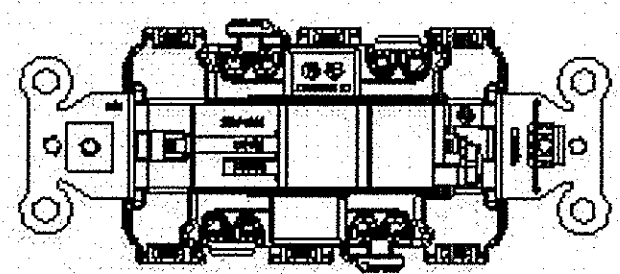

M-11623 1

CATALOG NO.	RATING/TYPE	COLOR
RSD215	DP 20A DECO SWITCH,	BROWN
RSD215I	DP 20A DECO SWITCH,	IVORY
RSD215GY	DP 20A DECO SWITCH,	GRAY
RSD215W	DP 20A DECO SWITCH,	WHITE
RSD215BK	DP 20A DECO SWITCH,	BLACK
RSD215AL	DP 20A DECO SWITCH,	ALMOND
RSD215LA	DP 20A DECO SWITCH,	LT ALMOND
RSD415	4-WAY 20A DECO SWITCH,	BROWN
RSD415I	4-WAY 20A DECO SWITCH,	IVORY
RSD415GY	4-WAY 20A DECO SWITCH,	GRAY
RSD415W	4-WAY 20A DECO SWITCH,	WHITE
RSD415BK	4-WAY 20A DECO SWITCH,	BLACK
RSD415AL	4-WAY 20A DECO SWITCH,	ALMOND
RSD415LA	4-WAY 20A DECO SWITCH,	LT ALMOND

LIST OF PARTS		
DESCRIPTION	MATERIAL	FINISH
ROCKER	THERMOPLASTIC	NONE
TOP HOUSING	THERMOPLASTIC	NONE
BASE	THERMOPLASTIC	NONE
RUBBER INSERT	ELASTOMER	NONE
RUBBER BUMPER	ELASTOMER	NONE
DRIVE SCREW	STEEL	ZINC PLATED
MOUNTING SCREW	STEEL	ZINC PLATED
STRAP	STEEL	ZINC PLATED
SPRING	STEEL	NONE
STAPLE	STEEL	NONE
BRUSH	BRASS ALLOY	BRIGHT DIP
SILVER CONTACT	SILVER ALLOY	NONE
COMMON TERMINAL	BRASS ALLOY	SILVER PLATED
SP STATIONARY TERM.	BRASS ALLOY	BRIGHT DIP
GROUND TERMINAL	BRASS ALLOY	BRIGHT DIP
3W STATIONARY TERM.	BRASS ALLOY	BRIGHT DIP
PVC WASHER	PVC PLASTIC	NONE
BRUSH ACTUATOR	STEEL	ZINC PLATED
LAMP-WIRE PIN	BRASS ALLOY	NONE
LED LAMP		NONE

DIMENSION SHEET FOR CAT. NO. SEE CHART REPAIRABLE NON-REPAIRABLE B M-11623 1

DOUBLE POLE

4-WAY

NOTE:
 1. BASE COLOR: BLACK
 2. ALL DIMENSIONS ARE IN INCHES AND (MILLIMETERS)

1	RELEASE FOR PRODUCTION PER DCN16799	G.Z	06/30/10
SYM	REVISIONS	APP	DATE