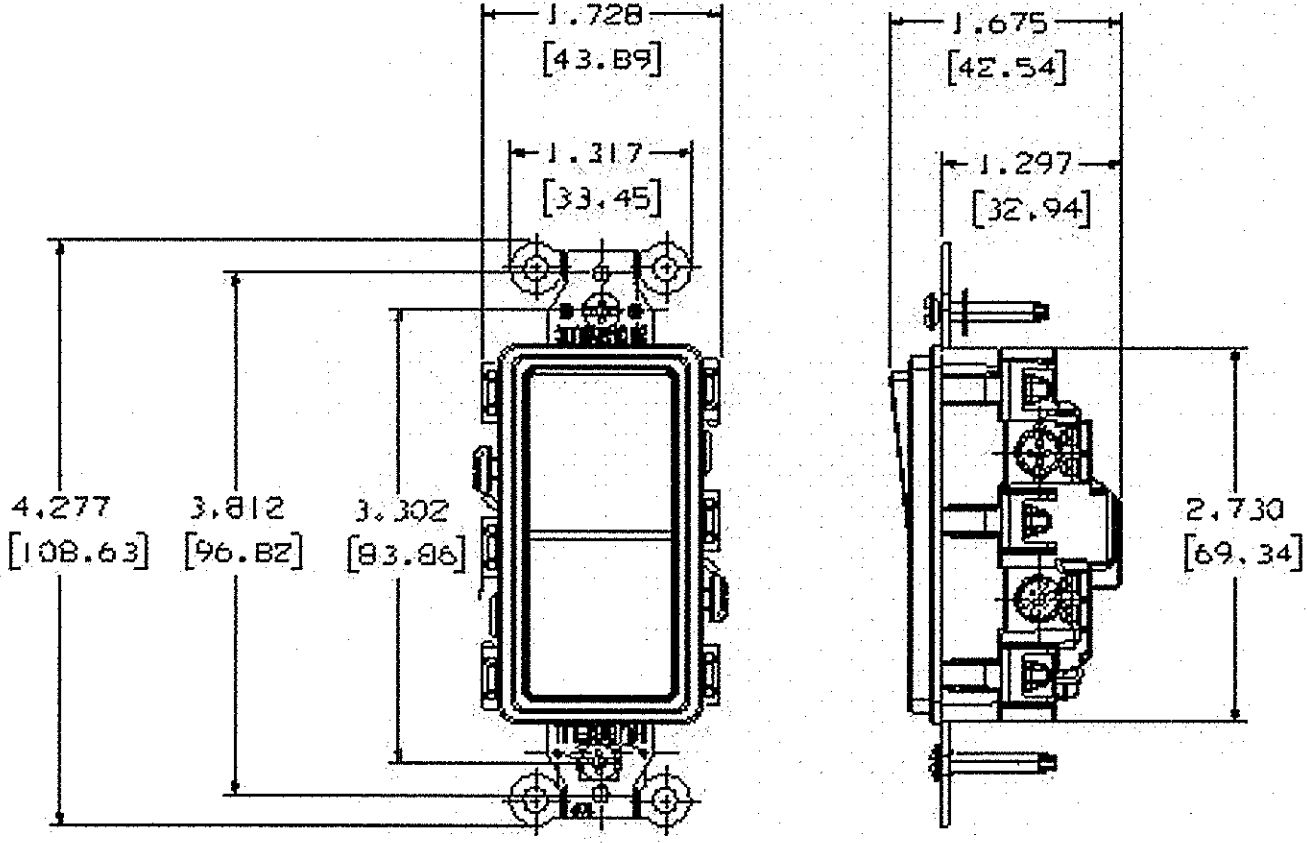

M-11623 1

CATALOG NO.	RATING/TYPE	COLOR
RSD215	DP 20A DECO SWITCH,	BROWN
RSD215I	DP 20A DECO SWITCH,	IVORY
RSD215GY	DP 20A DECO SWITCH,	GRAY
RSD215W	DP 20A DECO SWITCH,	WHITE
RSD215BK	DP 20A DECO SWITCH,	BLACK
RSD215AL	DP 20A DECO SWITCH,	ALMOND
RSD215LA	DP 20A DECO SWITCH,	LT ALMOND
RSD415	4-WAY 20A DECO SWITCH,	BROWN
RSD415I	4-WAY 20A DECO SWITCH,	IVORY
RSD415GY	4-WAY 20A DECO SWITCH,	GRAY
RSD415W	4-WAY 20A DECO SWITCH,	WHITE
RSD415BK	4-WAY 20A DECO SWITCH,	BLACK
RSD415AL	4-WAY 20A DECO SWITCH,	ALMOND
RSD415LA	4-WAY 20A DECO SWITCH,	LT ALMOND

LIST OF PARTS		
DESCRIPTION	MATERIAL	FINISH
ROCKER	THERMOPLASTIC	NONE
TOP HOUSING	THERMOPLASTIC	NONE
BASE	THERMOPLASTIC	NONE
RUBBER INSERT	ELASTOMER	NONE
RUBBER BUMPER	ELASTOMER	NONE
DRIVE SCREW	STEEL	ZINC PLATED
MOUNTING SCREW	STEEL	ZINC PLATED
STRAP	STEEL	ZINC PLATED
SPRING	STEEL	NONE
STAPLE	STEEL	NONE
BRUSH	BRASS ALLOY	BRIGHT DIP
SILVER CONTACT	SILVER ALLOY	NONE
COMMON TERMINAL	BRASS ALLOY	SILVER PLATED
SP STATIONARY TERM.	BRASS ALLOY	BRIGHT DIP
GROUND TERMINAL	BRASS ALLOY	BRIGHT DIP
3W STATIONARY TERM.	BRASS ALLOY	BRIGHT DIP
PVC WASHER	PVC PLASTIC	NONE
BRUSH ACTUATOR	STEEL	ZINC PLATED
LAMP-WIRE PIN	BRASS ALLOY	NONE
LED LAMP		NONE

DIMENSION SHEET FOR CAT. NO. SEE CHART REPAIRABLE NON-REPAIRABLE B M-11623 1

DOUBLE POLE

4-WAY

NOTE:
 1. BASE COLOR: BLACK
 2. ALL DIMENSIONS ARE IN INCHES AND (MILLIMETERS)

1	RELEASE FOR PRODUCTION PER DCN16799	G.Z	06/30/10
SYM	REVISIONS	APP	DATE

THE DESIGN AND DIMENSIONS OF THE PRODUCT SHOWN ON THIS DRAWING ARE SUBJECT TO CHANGE WITHOUT NOTICE

TITLE
 RESIDENTIAL GRADE
 15A & 20A SNAP DECO SWITCH

TOLERANCES UNLESS OTHERWISE SPECIFIED	WIRING DEVICE-KELLEMS HUBBELL INCORPORATED BRIDGEPORT, CT		
FRACTIONS ± 1/64	DR. BY SRE	APP. BY	<i>h</i>
DECIMALS ± .005	TR. BY	SCALE	
ANGLES ± 2'	CHK'D BY <i>h</i>	DATE	7/19/10