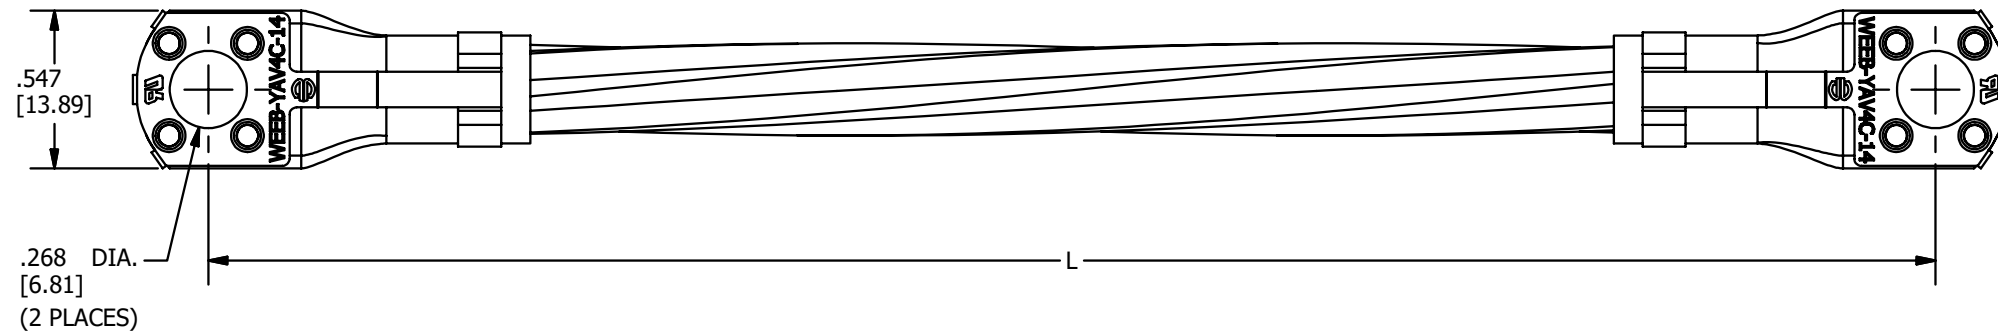

WEEB-ROPELAY BONDING JUMPER (WEEB-RLJ6C--14)			
PT NO.	ITEM NUMBER	CATALOG NO.	LENGTH "L"
1	50091184	WEEB-RLJ6C6-14	6 (152.4)
2	50091191	WEEB-RLJ6C12-14	12 (304.8)
3	50091192	WEEB-RLJ6C18-14	18 (457.2)

REV	DATE	DESCRIPTION	ECO	BY	C'H.K.
A	10-06-2019	MOVE DRAWING TO PRODUCTION STATUS	51580	TM	SC

**NOTES:**

- MATERIAL:  
 HYLUG: TIN PLATED COPPER  
 WEEB WASHER: 304 STAINLESS STEEL  
 ROPELAY JUMPER: TIN PLATED COPPER (6 AWG).

2. FACTORY INSTALLATION.

3. DIMENSIONS IN BRACKETS [ ] ARE IN MILLIMETERS ROUNDED OFF TO THE NEAREST MILLIMETER, UNLESS OTHERWISE SPECIFIED AND ARE FOR REFERENCE ONLY.

TO ORDER BURNDY PRODUCTS CALL  
 UNITED STATES  
 1-800-346-4175 (LONDONDERRY, NH)

CANADA:  
 1-800-361-6975 (QUEBEC)  
 1-800-387-6487 (ALL OTHER PROVINCES)

FOR PRODUCT INFO: <http://www.burndy.com>

WEEB-ROPELAY BONDING JUMPER			
ITEM NO: SEE TABLE			
CAT. NO: SEE TABLE			
DRAWN BY: M.THAMARAI	29-05-2018		DRAWING NO <b>50091198</b>
CHECKER: K.NAUGLER	23-09-2020		
DSN APRVL: E.MARTIN	25-09-2020		
MFG APRVL: C.BECERRIL	24-09-2020		
QA APRVL: E.VARGAS	24-09-2020		
MKT APRVL: --			REV <b>A</b>
PROD FAM: WILEY		SIZE <b>B</b>	SHEET 1 OF 1
PROJECT #:			
DOCUMENT TYPE: SALES			
REL LEVEL: Released			