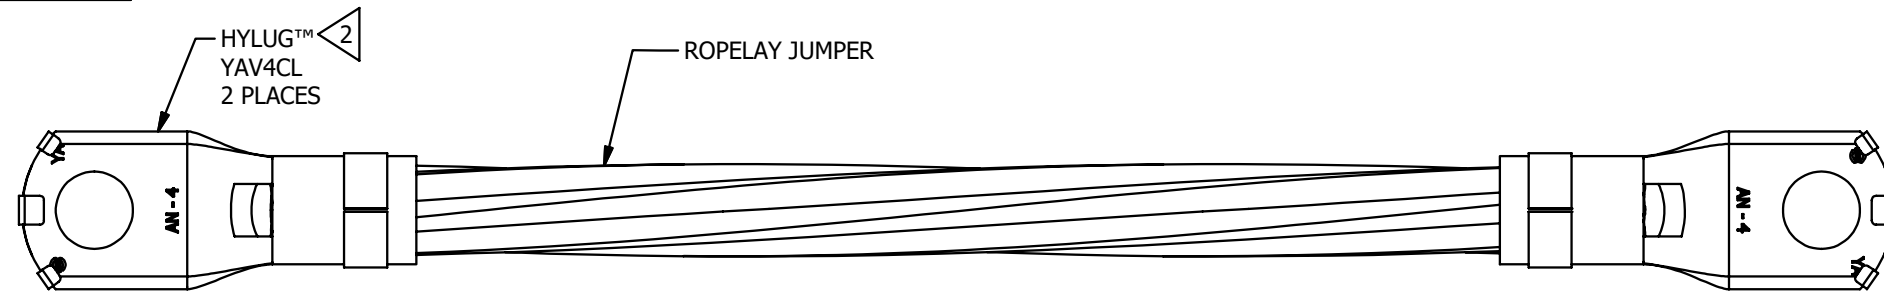

WEEB-ROPELAY BONDING JUMPER (WEEB-RLJ6C--14)			
PT NO.	ITEM NUMBER	CATALOG NO.	LENGTH "L"
1	50091184	WEEB-RLJ6C6-14	6 (152.4)
2	50091191	WEEB-RLJ6C12-14	12 (304.8)
3	50091192	WEEB-RLJ6C18-14	18 (457.2)

REV	DATE	DESCRIPTION	ECO	BY	C'H.K.
A	10-06-2019	MOVE DRAWING TO PRODUCTION STATUS	51580	TM	SC

**NOTES:**

- MATERIAL:  
 HYLUG: TIN PLATED COPPER  
 WEEB WASHER: 304 STAINLESS STEEL  
 ROPELAY JUMPER: TIN PLATED COPPER (6 AWG).