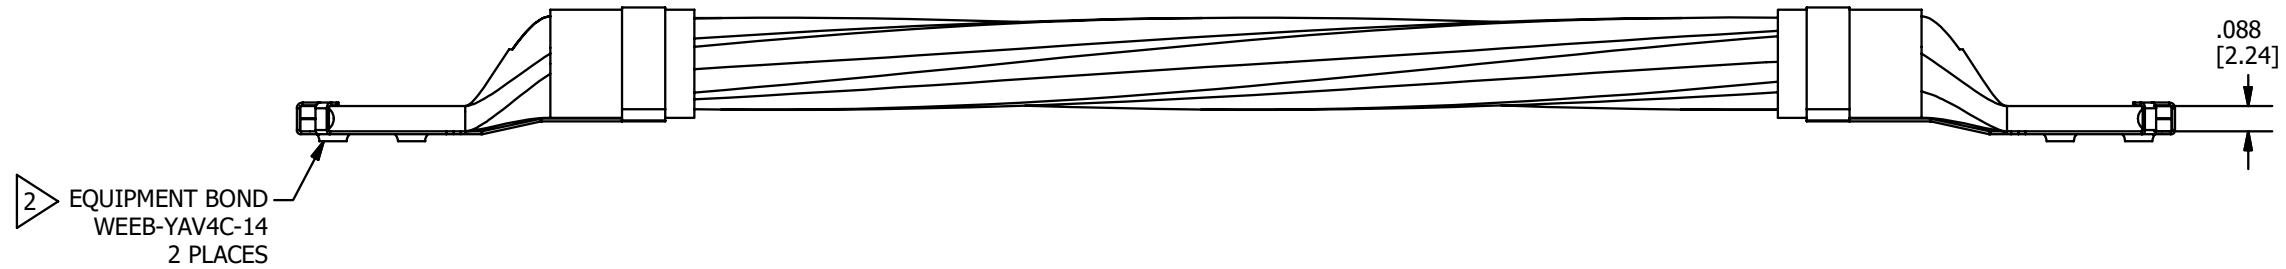

WEEB-ROPELAY BONDING JUMPER (WEEB-RLJ6C--14)			
PT NO.	ITEM NUMBER	CATALOG NO.	LENGTH "L"
1	50091184	WEEB-RLJ6C6-14	6 (152.4)
2	50091191	WEEB-RLJ6C12-14	12 (304.8)
3	50091192	WEEB-RLJ6C18-14	18 (457.2)

REV	DATE	DESCRIPTION	ECO	BY	C'H.K.
A	10-06-2019	MOVE DRAWING TO PRODUCTION STATUS	51580	TM	SC

**NOTES:**

- MATERIAL:  
 HYLUG: TIN PLATED COPPER  
 WEEB WASHER: 304 STAINLESS STEEL  
 ROPELAY JUMPER: TIN PLATED COPPER (6 AWG).

2. FACTORY INSTALLATION.

3. DIMENSIONS IN BRACKETS [ ] ARE IN MILLIMETERS ROUNDED OFF TO THE NEAREST MILLIMETER, UNLESS OTHERWISE SPECIFIED AND ARE FOR REFERENCE ONLY.

TO ORDER BURNDY PRODUCTS CALL  
 UNITED STATES  
 1-800-346-4175 (LONDONDERRY, NH)