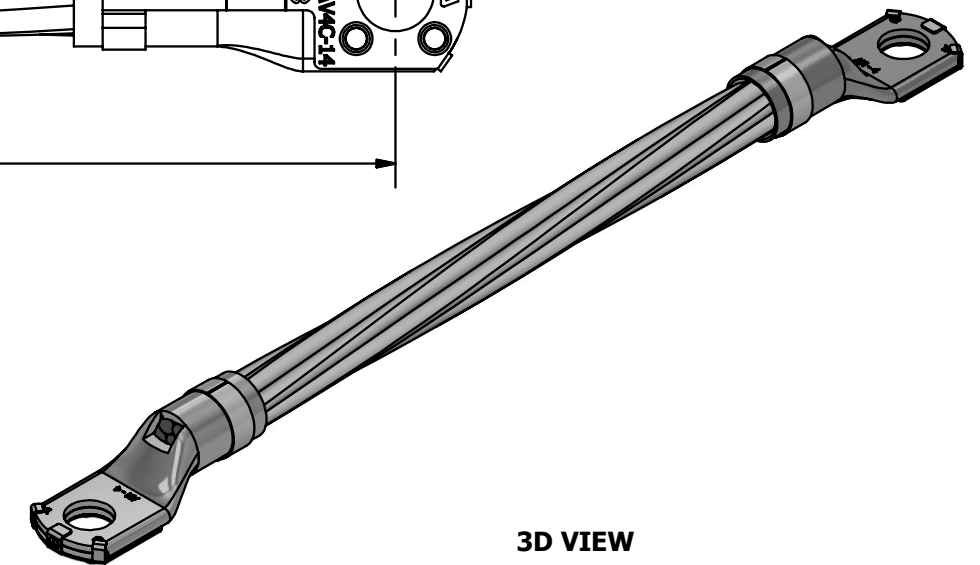

WEEB-ROPELAY BONDING JUMPER (WEEB-RLJ6C--14)			
PT NO.	ITEM NUMBER	CATALOG NO.	LENGTH "L"
1	50091184	WEEB-RLJ6C6-14	6 (152.4)
2	50091191	WEEB-RLJ6C12-14	12 (304.8)
3	50091192	WEEB-RLJ6C18-14	18 (457.2)

REV	DATE	DESCRIPTION	ECO	BY	C'H.K.
A	10-06-2019	MOVE DRAWING TO PRODUCTION STATUS	51580	TM	SC

**NOTES:**

- MATERIAL:  
 HYLUG: TIN PLATED COPPER  
 WEEB WASHER: 304 STAINLESS STEEL  
 ROPELAY JUMPER: TIN PLATED COPPER (6 AWG).

2. FACTORY INSTALLATION.

3. DIMENSIONS IN BRACKETS [ ] ARE IN MILLIMETERS ROUNDED OFF TO THE NEAREST MILLIMETER, UNLESS OTHERWISE SPECIFIED AND ARE FOR REFERENCE ONLY.

TO ORDER BURNDY PRODUCTS CALL  
 UNITED STATES  
 1-800-346-4175 (LONDONDERRY, NH)