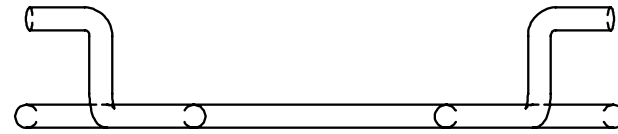

CATALOG #	Material
WCHP2	300 Series Stainless Steel
WCHP2GS	Galvanized Spring Steel

REV	DATE	DESCRIPTION	EC	BY	C'H'K.
A	05/03/2023	DRAWING CREATION	230504030091	TM	RG

**NOTES:**

1. DIMENSIONS IN BRACKETS [ ] ARE IN MILLIMETERS ROUNDED OFF TO THE NEAREST MILLIMETER, UNLESS OTHERWISE SPECIFIED AND ARE FOR REFERENCE ONLY.