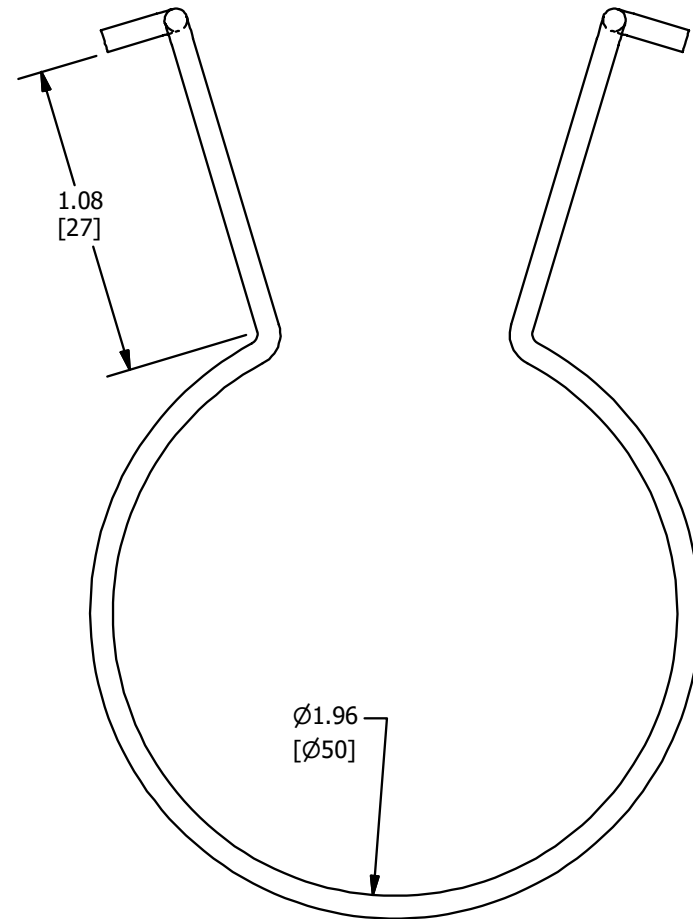

CATALOG #	Material
WCHP2	300 Series Stainless Steel
WCHP2GS	Galvanized Spring Steel

REV	DATE	DESCRIPTION	EC	BY	C'H'K.
A	05/03/2023	DRAWING CREATION	230504030091	TM	RG

**NOTES:**

1. DIMENSIONS IN BRACKETS [ ] ARE IN MILLIMETERS ROUNDED OFF TO THE NEAREST MILLIMETER, UNLESS OTHERWISE SPECIFIED AND ARE FOR REFERENCE ONLY.

REL LEVEL: Released

DRAWING NO

50131929

SIZE

B

SHEET 1 OF 1

REV

A