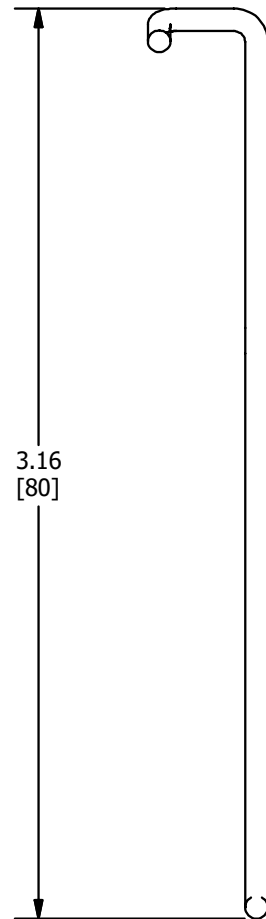

CATALOG #	Material
WCHP2	300 Series Stainless Steel
WCHP2GS	Galvanized Spring Steel

REV	DATE	DESCRIPTION	EC	BY	C'H'K.
A	05/03/2023	DRAWING CREATION	230504030091	TM	RG

**NOTES:**

1. DIMENSIONS IN BRACKETS [ ] ARE IN MILLIMETERS ROUNDED OFF TO THE NEAREST MILLIMETER, UNLESS OTHERWISE SPECIFIED AND ARE FOR REFERENCE ONLY.

TO ORDER BURNDY® PRODUCTS CALL

UNITED STATES  
1-800-346-4175 (LONDONDERRY, NH)

CANADA:  
1-800-387-6487

FOR PRODUCT INFO: <http://www.burndy.com>

**KEY HOLE HANGER**

ITEM NO: SEE TABLE

CAT. NO: SEE TABLE

DRAWN BY: TMURUGESAN 05-03-2023

REL LEVEL: Released

DRAWING NO

50131929

SIZE

B

SHEET 1 OF 1

REV

A