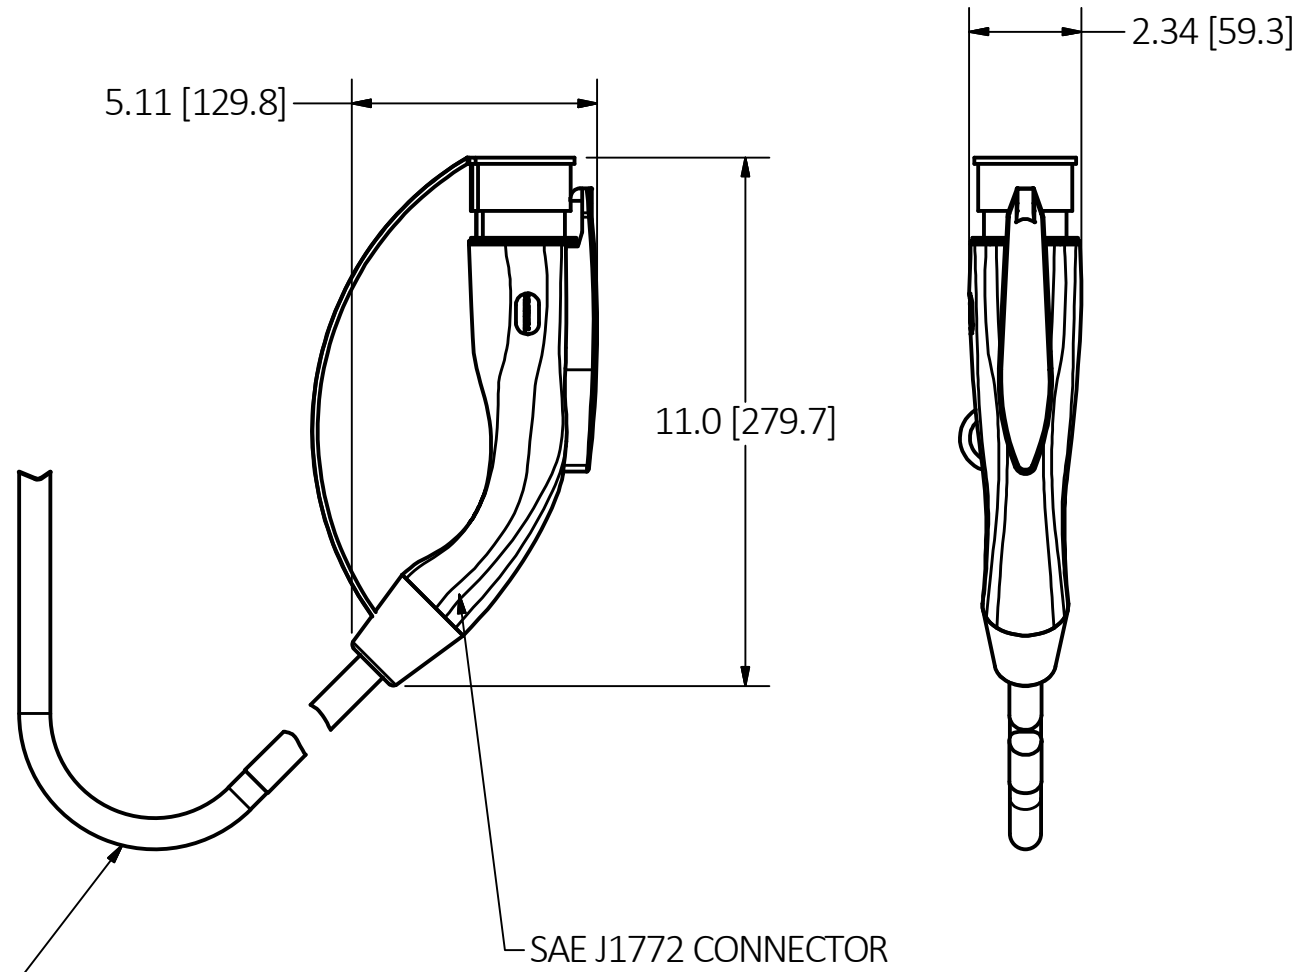

M-13666

1

SAE - J1772 CONNECTOR  
(CAP & CORD NOT SHOWN)

20 FT [6.1 M] 10 AWG EV CORD

NOTES:

- ALL DIMENSIONS ARE IN / [MM] FORMAT, UNLESS OTHERWISE NOTED.
- UL RECOGNIZED.

LIST OF PARTS

DESCRIPTION	MATERIAL	FINISH
CONNECTOR BODY	THERMOPLASTIC	WHITE

1	RELEASED PER DCN#23278	EMD	8/4/17
REV	DESCRIPTION	APP	DATE

THE DESIGN AND DIMENSIONS OF THE PRODUCT SHOWN ON THIS DRAWING ARE SUBJECT TO CHANGE WITHOUT NOTICE. DIMENSIONS ARE IN INCHES [mm].

TITLE  
EV CHARGER REPLACEMENT CONNECTOR

TOLERANCES UNLESS OTHERWISE SPECIFIED .XX = ±.01 .XXX = ±.005 ANGLE TOL. ±2°	DR. BY	EMD	SCALE	1 / 4
	CHK. BY	SM	DATE	8/4/17

DIMENSION SHEET FOR CAT. NO. HBLEV30RC

B

M-13666

1