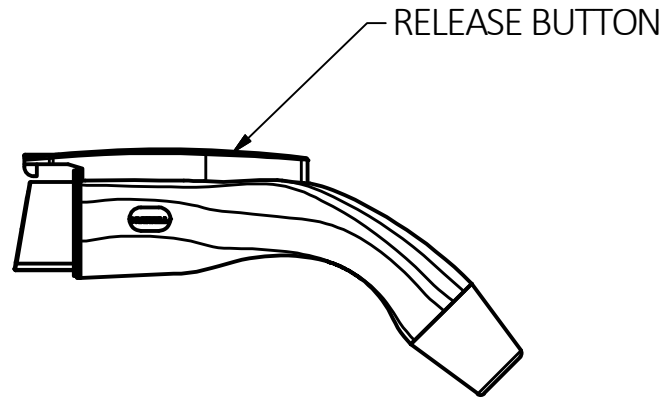

M-13666

1

SAE - J1772 CONNECTOR  
(CAP & CORD NOT SHOWN)

20 FT [6.1 M] 10 AWG EV CORD

NOTES:

- ALL DIMENSIONS ARE IN / [MM] FORMAT, UNLESS OTHERWISE NOTED.
- UL RECOGNIZED.

LIST OF PARTS

DESCRIPTION	MATERIAL	FINISH
CONNECTOR BODY	THERMOPLASTIC	WHITE

1	RELEASED PER DCN#23278	EMD	8/4/17
REV	DESCRIPTION	APP	DATE

THE DESIGN AND DIMENSIONS OF THE PRODUCT SHOWN ON THIS DRAWING ARE SUBJECT TO CHANGE WITHOUT NOTICE. DIMENSIONS ARE IN INCHES [mm].

TITLE  
EV CHARGER REPLACEMENT CONNECTOR