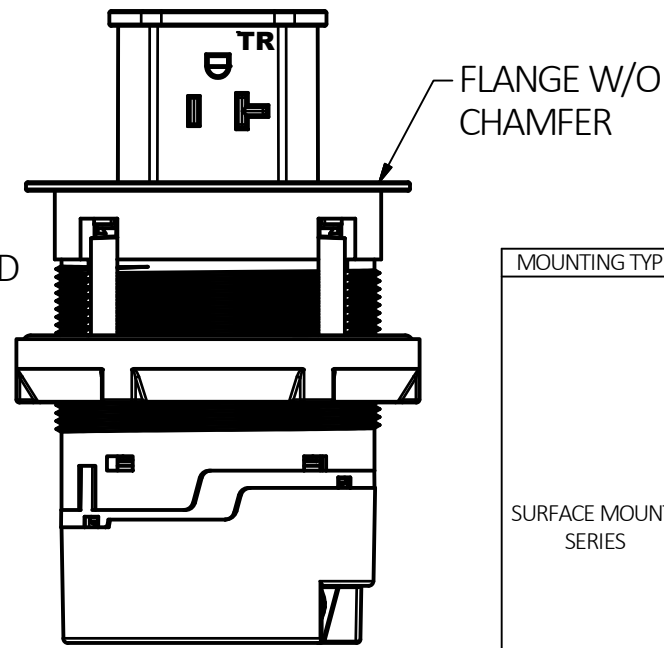

M-13847

1

RECEPTACLE CLOSED VIEW

LIST OF PARTS

DESCRIPTION	MATERIAL	FINISH
TOWER COVER	ALUMINUM	SEE TABLE PER CATALOG
FLANGE	ALUMINUM	SEE TABLE PER CATALOG
RECEPTACLE FACE	THERMOPLASTIC	BLACK
BOTTOM HOUSING	ALUMINUM	
MAIN BODY HOUSING	THERMOPLASTIC	
LOCK NUT	THERMOPLASTIC	
O RINGS	ELASTOMER	
WIRE CLAMP	STEEL	ZN PLATED
WIRE CLAMP SCREWS	STEEL	ZN PLATED
TERMINALS	BRASS	
CYLINDER	STEEL	
GROUND SCREWS	STEEL	ZN PLATE + GREEN
NEUTRAL SCREWS	STEEL	ZN PLATED
HOT SCREWS	STEEL	BRASS PLATE
WATER SEALS	ELASTOMER	

DIMENSION SHEET FOR CAT. NO. SEE TABLE

SURFACE MOUNT DEVICE  
CAT.# RCT220 SERIES

FLUSH MOUNT DEVICE  
CAT.# RCT221 SERIES.  
(SAME AS RCT220 SERIES  
EXCEPT FOR THE FLANGE  
WITHOUT CHAMFER  
AS SHOWN).

NOTES:

- RECEPTACLE RATING: 20A 125V.
- TWO POWER OUTLETS AVAILABLE.
- ACCEPT NON-METALLIC SHEATHED CABLE AND/OR METAL CONDUIT (BY USING WIRE CLAMP OR 1/2" KNOCKOUT) TO WIRE THE DEVICE.
- SUITABLE FOR COUNTERTOP THICKNESS .56"-2.13" [14.3-54.0 mm].
- ALL DIMENSIONS ARE IN INCHES [mm].
- cULus LISTED.