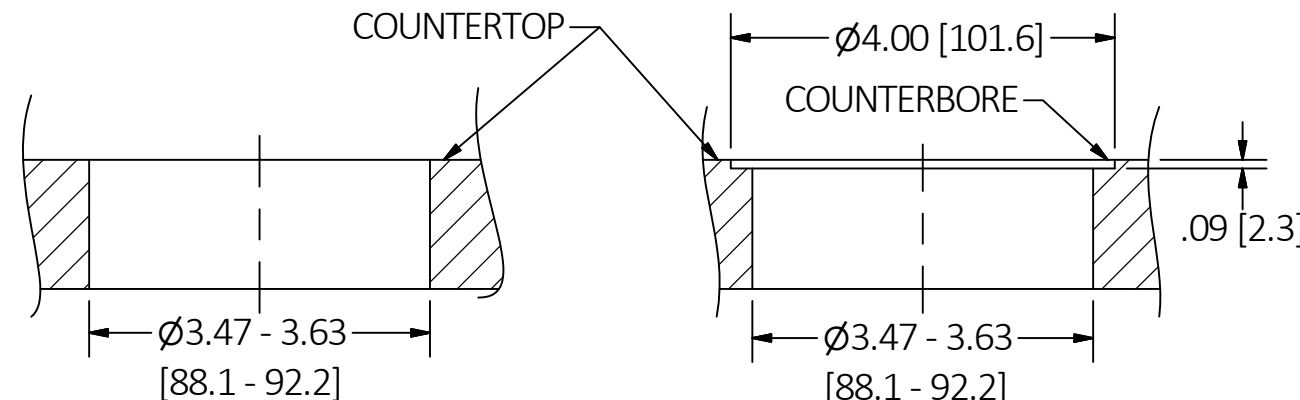

M-13847

1

RECEPTACLE CLOSED VIEW

LIST OF PARTS

DESCRIPTION	MATERIAL	FINISH
TOWER COVER	ALUMINUM	SEE TABLE PER CATALOG
FLANGE	ALUMINUM	SEE TABLE PER CATALOG
RECEPTACLE FACE	THERMOPLASTIC	BLACK
BOTTOM HOUSING	ALUMINUM	
MAIN BODY HOUSING	THERMOPLASTIC	
LOCK NUT	THERMOPLASTIC	
O RINGS	ELASTOMER	
WIRE CLAMP	STEEL	ZN PLATED
WIRE CLAMP SCREWS	STEEL	ZN PLATED
TERMINALS	BRASS	
CYLINDER	STEEL	
GROUND SCREWS	STEEL	ZN PLATE + GREEN
NEUTRAL SCREWS	STEEL	ZN PLATED
HOT SCREWS	STEEL	BRASS PLATE
WATER SEALS	ELASTOMER	

DIMENSION SHEET FOR CAT. NO. SEE TABLE

SURFACE MOUNT DEVICE  
CAT.# RCT220 SERIES

FLUSH MOUNT DEVICE  
CAT.# RCT221 SERIES.  
(SAME AS RCT220 SERIES  
EXCEPT FOR THE FLANGE  
WITHOUT CHAMFER  
AS SHOWN).

NOTES:

- RECEPTACLE RATING: 20A 125V.
- TWO POWER OUTLETS AVAILABLE.
- ACCEPT NON-METALLIC SHEATHED CABLE AND/OR METAL CONDUIT (BY USING WIRE CLAMP OR 1/2" KNOCKOUT) TO WIRE THE DEVICE.
- SUITABLE FOR COUNTERTOP THICKNESS .56"-2.13" [14.3-54.0 mm].
- ALL DIMENSIONS ARE IN INCHES [mm].
- cULus LISTED.

TITLE  
POP UP RECEPTACLE, 20A

WIRING DEVICE-KELLEMS  
HUBBELL INCORPORATED  
SHELTON, CT

TOLERANCES UNLESS OTHERWISE SPECIFIED .XX = ± .01 .XXX = ± .005 ANGLE TOL. ±2'	DR. BY EMD	SCALE 1/2
	CHK. BY	DATE 3/16/18