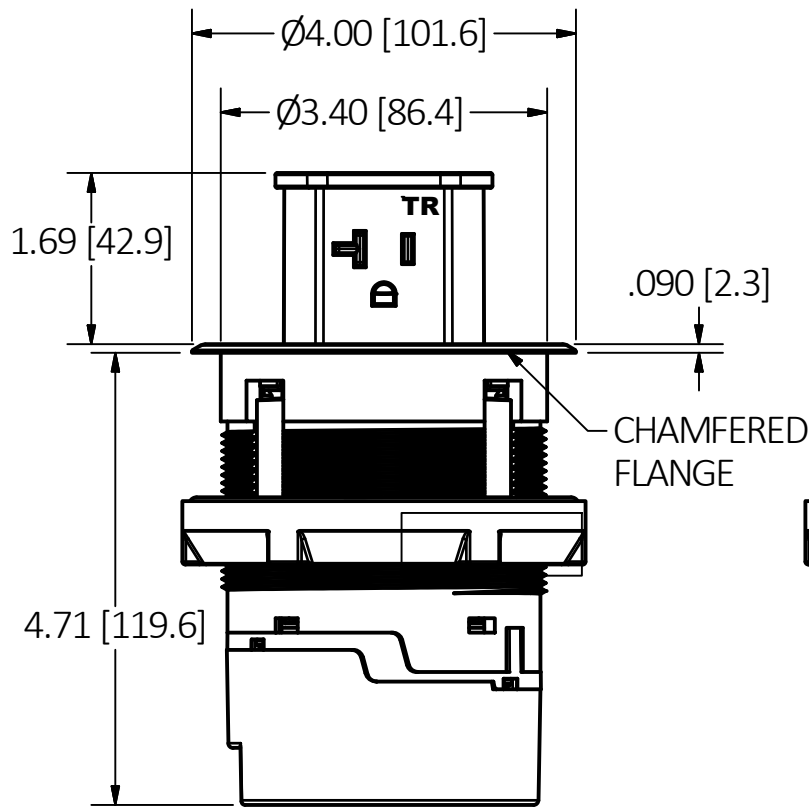

M-13847

1

RECEPTACLE CLOSED VIEW

LIST OF PARTS

DESCRIPTION	MATERIAL	FINISH
TOWER COVER	ALUMINUM	SEE TABLE PER CATALOG
FLANGE	ALUMINUM	SEE TABLE PER CATALOG
RECEPTACLE FACE	THERMOPLASTIC	BLACK
BOTTOM HOUSING	ALUMINUM	
MAIN BODY HOUSING	THERMOPLASTIC	
LOCK NUT	THERMOPLASTIC	
O RINGS	ELASTOMER	
WIRE CLAMP	STEEL	ZN PLATED
WIRE CLAMP SCREWS	STEEL	ZN PLATED
TERMINALS	BRASS	
CYLINDER	STEEL	
GROUND SCREWS	STEEL	ZN PLATE + GREEN
NEUTRAL SCREWS	STEEL	ZN PLATED
HOT SCREWS	STEEL	BRASS PLATE
WATER SEALS	ELASTOMER	

DIMENSION SHEET FOR CAT. NO. SEE TABLE

SURFACE MOUNT DEVICE  
CAT.# RCT220 SERIES

FLUSH MOUNT DEVICE  
CAT.# RCT221 SERIES.  
(SAME AS RCT220 SERIES  
EXCEPT FOR THE FLANGE  
WITHOUT CHAMFER  
AS SHOWN).

NOTES:

- RECEPTACLE RATING: 20A 125V.
- TWO POWER OUTLETS AVAILABLE.
- ACCEPT NON-METALLIC SHEATHED CABLE AND/OR METAL CONDUIT (BY USING WIRE CLAMP OR 1/2" KNOCKOUT) TO WIRE THE DEVICE.
- SUITABLE FOR COUNTERTOP THICKNESS .56"-2.13" [14.3-54.0 mm].
- ALL DIMENSIONS ARE IN INCHES [mm].
- cULus LISTED.

TITLE  
POP UP RECEPTACLE, 20A

WIRING DEVICE-KELLEMS  
HUBBELL INCORPORATED  
SHELTON, CT

TOLERANCES UNLESS OTHERWISE SPECIFIED .XX = ± .01 .XXX = ± .005 ANGLE TOL. ±2'	DR. BY EMD	SCALE 1/2
	CHK. BY	DATE 3/16/18