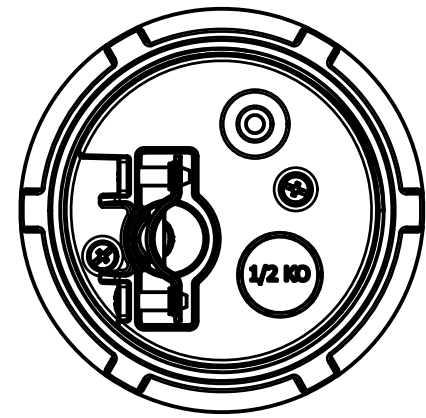

M-13847

1

RECEPTACLE CLOSED VIEW

LIST OF PARTS

DESCRIPTION	MATERIAL	FINISH
TOWER COVER	ALUMINUM	SEE TABLE PER CATALOG
FLANGE	ALUMINUM	SEE TABLE PER CATALOG
RECEPTACLE FACE	THERMOPLASTIC	BLACK
BOTTOM HOUSING	ALUMINUM	
MAIN BODY HOUSING	THERMOPLASTIC	
LOCK NUT	THERMOPLASTIC	
O RINGS	ELASTOMER	
WIRE CLAMP	STEEL	ZN PLATED
WIRE CLAMP SCREWS	STEEL	ZN PLATED
TERMINALS	BRASS	
CYLINDER	STEEL	
GROUND SCREWS	STEEL	ZN PLATE + GREEN
NEUTRAL SCREWS	STEEL	ZN PLATED
HOT SCREWS	STEEL	BRASS PLATE
WATER SEALS	ELASTOMER	

DIMENSION SHEET FOR CAT. NO. SEE TABLE

SURFACE MOUNT DEVICE  
CAT.# RCT220 SERIES

FLUSH MOUNT DEVICE  
CAT.# RCT221 SERIES.  
(SAME AS RCT220 SERIES  
EXCEPT FOR THE FLANGE  
WITHOUT CHAMFER  
AS SHOWN).

NOTES:

- RECEPTACLE RATING: 20A 125V.
- TWO POWER OUTLETS AVAILABLE.
- ACCEPT NON-METALLIC SHEATHED CABLE AND/OR METAL CONDUIT (BY USING WIRE CLAMP OR 1/2" KNOCKOUT) TO WIRE THE DEVICE.
- SUITABLE FOR COUNTERTOP THICKNESS .56"-2.13" [14.3-54.0 mm].
- ALL DIMENSIONS ARE IN INCHES [mm].
- cULus LISTED.

TITLE  
POP UP RECEPTACLE, 20A

WIRING DEVICE-KELLEMS  
HUBBELL INCORPORATED  
SHELTON, CT

TOLERANCES UNLESS OTHERWISE SPECIFIED .XX = ± .01 .XXX = ± .005 ANGLE TOL. ±2'	DR. BY EMD	SCALE 1/2
	CHK. BY	DATE 3/16/18