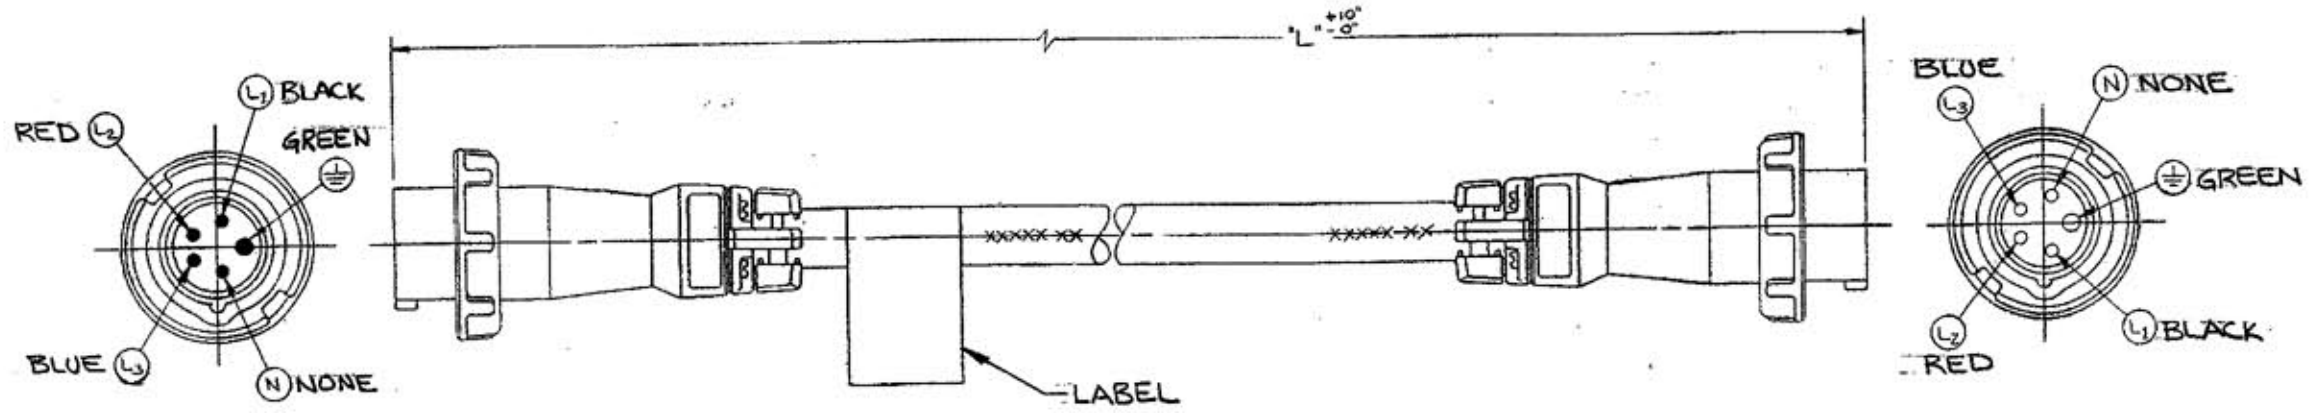

**M-7694 2**

CATALOG No.	LENGTH "L"
CS100IT5	100 FT
CS75IT5	75 FT
CS125IT5	125 FT

**LIST OF PARTS**

DESCRIPTION	MATERIAL	FINISH
HUBBELL MARINE PFS PLUG		
HUBBELL MARINE PFS CONN R.S.		
CABLE #2 AWG, 4 COND. 105C UL	YELLOW PVC JACKET CU CONDUCTORS	

DIMENSION SHEET FOR CAT. NO.

SEE TABLE

REPAIRABLE  NON-REPAIRABLE

2	ADDED CS125IT5 TO TABLE PER DCN 12821. ABS	JPP	1/16/06
1	X REMOVED. LAST X REVISION WAS X-2 PER DCN 4604	WUH	12-4-96
SYM	REVISIONS	APP	DATE

THE DESIGN AND DIMENSIONS OF THE PRODUCT SHOWN ON THIS DRAWING ARE SUBJECT TO CHANGE WITHOUT NOTICE

**TITLE 100A 208V 4 WIRE CABLE SET FOR ISO TRANSFORMER REVERSE SERVICE CONNECTOR**

TOLERANCES UNLESS OTHERWISE SPECIFIED		WIRING DEVICE DIVISION HUBBELL, INCORPORATED BRIDGEPORT, CT	
FRACTIONS	± 1/64	DR. BY	APP. BY WUH
DECIMALS	± .005	TR. BY	SCALE NONE
ANGLES	± 2°	CHK'D BY WUH	DATE 11-12-96