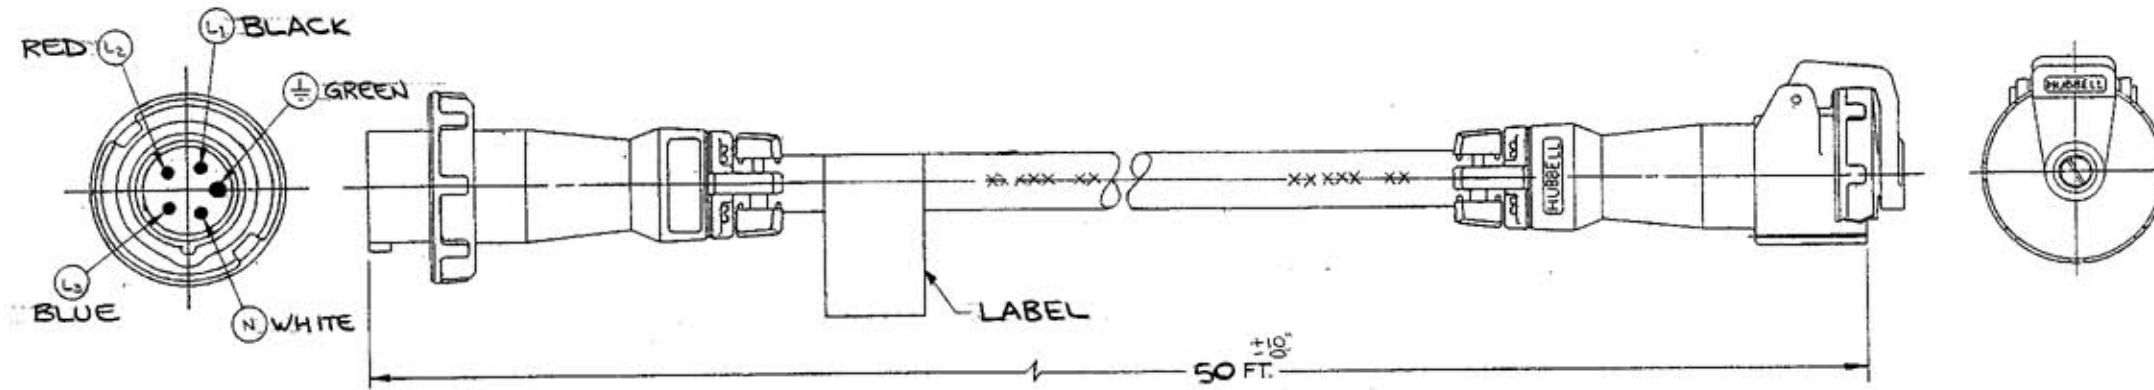

M-7697 1

LIST OF PARTS

DESCRIPTION	MATERIAL	FINISH
HUBBELL MARWE P&S PLUG		
HUBBELL MARWE P&S CONN.		
CABLE, #2AWG, 5 COND, 105°C, U ₁₀₀	CU CONDUCTORS YELLOW PVC JACKET	

DIMENSION SHEET FOR CAT. NO. **M-7697**
 REPAIRABLE NON-REPAIRABLE

SYM	REVISIONS	APP	DATE
1	X REMOVED. LAST X REVISION WAS X-2 PER DCN 4604 RBK	VMH	12/4/96

THE DESIGN AND DIMENSIONS OF THE PRODUCT SHOWN ON THIS DRAWING ARE SUBJECT TO CHANGE WITHOUT NOTICE

TITLE
100 A, 120/208V
CABLE SET

TOLERANCES UNLESS OTHERWISE SPECIFIED FRACTIONS ± 1/64 DECIMALS ± .005 ANGLES ± 2°	WIRING DEVICE DIVISION HUBBELL, INCORPORATED BRIDGEPORT, CT	
	DR. BY RBK	APP. BY VMH
	TR. BY VMH	SCALE NONE
	CHK'D BY	DATE 11-12-96