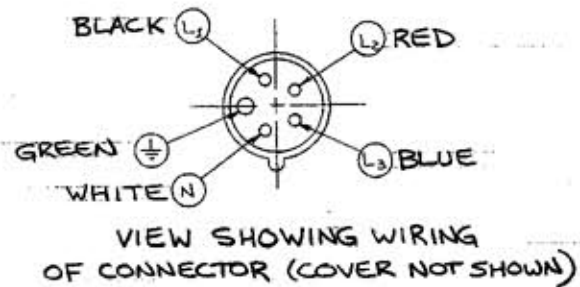

M-7697 1

LIST OF PARTS

DESCRIPTION	MATERIAL	FINISH
HUBBELL MARWE P&S PLUG		
HUBBELL MARWE P&S CONN.		
CABLE, #2AWG, 5 COND, 105°C, U ₁₀₀	CU CONDUCTORS YELLOW PVC JACKET	

DIMENSION SHEET FOR CAT. NO. **M-7697**
 REPAIRABLE NON-REPAIRABLE

SYM	REVISIONS	APP	DATE
1	X REMOVED. LAST X REVISION WAS X-2 PER DCN 4604 RBK	VMH	12/4/96

THE DESIGN AND DIMENSIONS OF THE PRODUCT SHOWN ON THIS DRAWING ARE SUBJECT TO CHANGE WITHOUT NOTICE

TITLE
100 A, 120/208V
CABLE SET

TOLERANCES UNLESS OTHERWISE SPECIFIED FRACTIONS ± 1/64 DECIMALS ± .005 ANGLES ± 2°	WIRING DEVICE DIVISION HUBBELL, INCORPORATED BRIDGEPORT, CT	
	DR. BY RBK	APP. BY VMH
	TR. BY VMH	SCALE NONE
	CHK'D BY	DATE 11-12-96