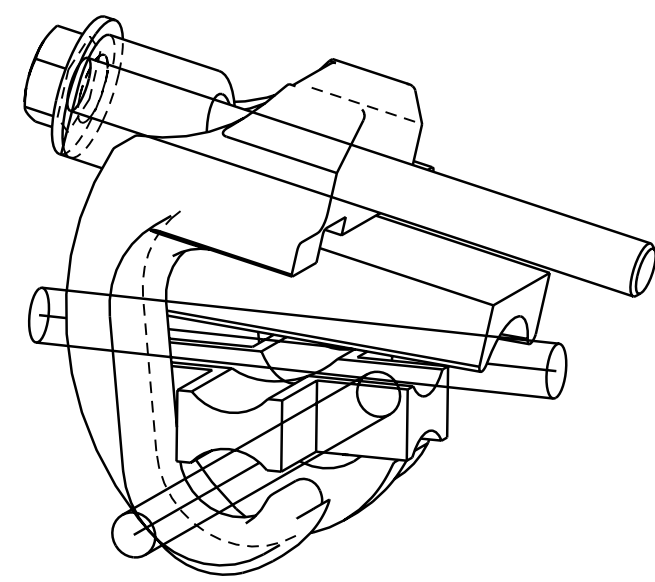

DRAWING NO. CSD032110-01	7		6			5		4		3		2		1	
	CATALOGUE NUMBER	NEST P/N	WEDGE	SPRING BODY	A	B	C	ACCOMMODATES							
		REF.						GROOVE A	GROOVE B						
GXW29C58	-P3	B	GXW29C58-P2	GXW29C58-P1	2.15	1.80	2.80	4/0 - 250	4/0-250, 5/8" CU ROD						
								3/0 - 250	5/8" CU ROD						
								1/0 - 250	5/8" ST ROD						
								1/0 - 2/0	3/4" CU ROD						
								2	3/4" ST ROD						
GXW29C34	-P3	C	"	"	"	"	"	4/0 - 250	300-350						
								350	1/2" CU ROD						
								300 - 350	1/2" ST ROD						
								3/0 - 250	5/8" CU ROD						
								1/0 - 2/0	3/4" CU ROD						
								3/0 - 350	350, 3/4" ST ROD						
GXW26C58	-P3	D	"	"	"	"	"	1/0 - 2/0	3/0 -250, 5/8" CU ROD						
								4 - 2	3/4" CU ROD, 5/8" ST ROD						
								2	5/8" CU ROD						
								3/0	3/0, 1/2" CU ROD						
								2	3/4" ST ROD						
GXW26C26	-P3	E	"	"	"	"	"	1/0 - 2/0	1/0-2/0						
								4 - 2	3/0						
								2	2/0, 1/2" CU ROD, 1/2" ST ROD						
GXW4C12	-P3	E	"	"	"	"	"	6 SOL - 4 SOL	1/2" CU ROD, 1/2" ST ROD						
GXW2C34	-P3	F	"	"	"	"	"	2	400-500, 3/4" GALV ST ROD						
GXW2C58	-P3	G	"	"	"	"	"	6 - 2	4/0-250, 5/8" CU ROD, 5/8" ST ROD						
GXW2C2	-P3	H	"	"	"	"	"	4 - 2	4 - 2						
								2	6						
GXW2C25	-P3	K	"	"	"	"	"	6 - 2	1/0						
								6 - 4	2/0						
								3/0	6						
GXW6C58	-P3	L	"	"	"	"	"	12 SOL - 6 STR	5/8" ST. ROD						
GXW34C34	-P3	M	GXW34C34-P2	GXW34C34-P1	2.72	2.10	3.30	450 - 500	450 - 500, 3/4" ST ROD						
GXW34C31	-P3	N	"	"	"	"	"	450 - 500	300 - 350, 5/8" ST ROD						
								500	3/4" ST ROD						
								350 - 450	3/4" CU ROD						
GXW34C58	-P3	P	"	"	"	"	"	300 - 350	4/0 - 250, 3/4" CU ROD, 1/2" ST ROD						
								500	200 - 350, 1/2" CU ROD						
								400 - 500	3/0, 5/8" CU ROD						
								350 - 450	5/8" ST ROD						
								4/0 - 300	5/8" ST ROD						
GXW34C26	-P3	S	"	"	"	"	"	450 - 500	1/0 - 2/0						
								400 - 500	1/2" CU ROD						
								3/0	3/4" ST ROD						

5" / 16-18
UNC THREAD

NOTE:
P/N FOR NEST IS THE CATALOGUE NO.
FOLLOWED BY "-P3".

TO ORDER BURNDY® PRODUCTS CALL		GROUNDWEJ™	
UNITED STATES 1-800-346-4175 (LONDONDERRY, NH)		ITEM NO: 002565	REV
CANADA: 1-800-361-6975 (QUEBEC) 1-800-387-6487 (ALL OTHER PROVINCES)		CAT. NO: GXW-C-	REV
FOR PRODUCT INFO: http://www.fciconnect.com		DRAWN BY: R.V.L. 7/15/91	SCALE: 1:1
		CHECKER: LK	DRAWING NO
		DSN APPVL: --	CSD032110-01
		MFG APPVL: --	SHEET 1 OF 1
		QA APPVL: --	REV
		MKT APPVL: --	B
		PROJ APPVL: --	
		PROJECT #: --	
		DOCUMENT TYPE: Sales	
		REL LEVEL: Released	

REV: PE0200