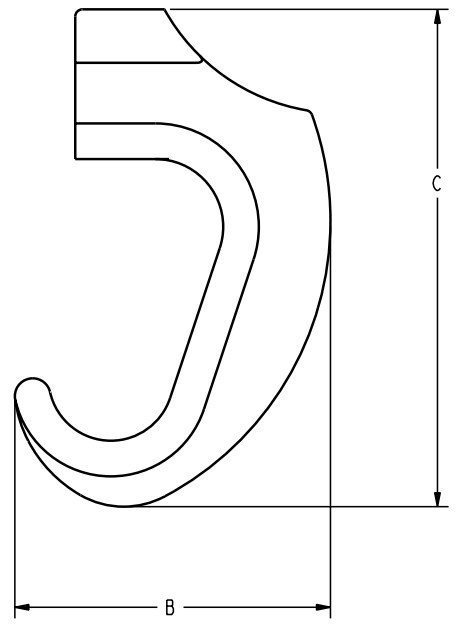

DRAWING NO. CSD032110-01	7		6			5		4		3		2		1	
	CATALOGUE NUMBER	NEST P/N	WEDGE	SPRING BODY	A	B	C	ACCOMMODATES							
		REF.						GROOVE A	GROOVE B						
GXW29C58	-P3	B	GXW29C58-P2	GXW29C58-P1	2.15	1.80	2.80	4/0 - 250	4/0-250, 5/8" CU ROD						
								3/0 - 250	5/8" CU ROD						
								1/0 - 250	5/8" ST ROD						
								1/0 - 2/0	3/4" CU ROD						
								2	3/4" ST ROD						
GXW29C34	-P3	C	"	"	"	"	"	4/0 - 250	300-350						
								350	1/2" CU ROD						
								300 - 350	1/2" ST ROD						
								3/0 - 250	5/8" CU ROD						
								1/0 - 2/0	3/4" CU ROD						
								3/0 - 350	350, 3/4" ST ROD						
GXW26C58	-P3	D	"	"	"	"	"	1/0 - 2/0	3/0 -250, 5/8" CU ROD						
								4 - 2	3/4" CU ROD, 5/8" ST ROD						
								2	5/8" CU ROD						
								3/0	3/0, 1/2" CU ROD						
								2	3/4" ST ROD						
GXW26C26	-P3	E	"	"	"	"	"	1/0 - 2/0	1/0-2/0						
								4 - 2	3/0						
								2	2/0, 1/2" CU ROD, 1/2" ST ROD						
GXW4C12	-P3	E	"	"	"	"	"	6 SOL - 4 SOL	1/2" CU ROD, 1/2" ST ROD						
GXW2C34	-P3	F	"	"	"	"	"	2	400-500, 3/4" GALV ST ROD						
GXW2C58	-P3	G	"	"	"	"	"	6 - 2	4/0-250, 5/8" CU ROD, 5/8" ST ROD						
GXW2C2	-P3	H	"	"	"	"	"	4 - 2	4 - 2						
								2	6						
GXW2C25	-P3	K	"	"	"	"	"	6 - 2	1/0						
								6 - 4	2/0						
								3/0	6						
GXW6C58	-P3	L	"	"	"	"	"	12 SOL - 6 STR	5/8" ST. ROD						
GXW34C34	-P3	M	GXW34C34-P2	GXW34C34-P1	2.72	2.10	3.30	450 - 500	450 - 500, 3/4" ST ROD						
GXW34C31	-P3	N	"	"	"	"	"	450 - 500	300 - 350, 5/8" ST ROD						
								500	3/4" ST ROD						
								350 - 450	3/4" CU ROD						
GXW34C58	-P3	P	"	"	"	"	"	300 - 350	4/0 - 250, 3/4" CU ROD, 1/2" ST ROD						
								500	200 - 350, 1/2" CU ROD						
								400 - 500	3/0, 5/8" CU ROD						
								350 - 450	5/8" ST ROD						
								4/0 - 300	5/8" ST ROD						
GXW34C26	-P3	S	"	"	"	"	"	450 - 500	1/0 - 2/0						
								400 - 500	1/2" CU ROD						
								3/0	3/4" ST ROD						

5" / 16-18
UNC THREAD

NOTE:
P/N FOR NEST IS THE CATALOGUE NO.
FOLLOWED BY "-P3".

TO ORDER BURNDY® PRODUCTS CALL		GROUNDWEJ™	
UNITED STATES 1-800-346-4175 (LONDONDERRY, NH)		ITEM NO: 002565	REV
CANADA: 1-800-361-6975 (QUEBEC) 1-800-387-6487 (ALL OTHER PROVINCES)		CAT. NO: GXW-C-	REV
FOR PRODUCT INFO: http://www.fciconnect.com		DRAWN BY: R.V.L. 7/15/91	SCALE: 1:1
		CHECKER: LK	DRAWING NO
		DSN APPVL: --	CSD032110-01
		MFG APPVL: --	SHEET 1 OF 1
		QA APPVL: --	REV
		MKT APPVL: --	B
		PROJ APPVL: --	
		PROJECT #: --	
		DOCUMENT TYPE: Sales	
		REL LEVEL: Released	

REV: PE0200