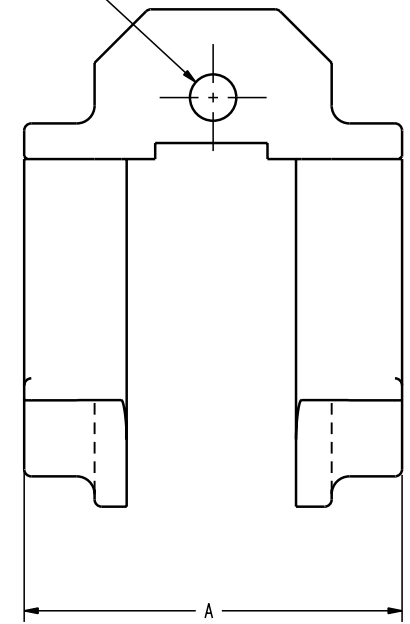

DRAWING NO. CSD032110-01	7		6			5		4		3		2		1	
	CATALOGUE NUMBER	NEST P/N	WEDGE	SPRING BODY	A	B	C	ACCOMMODATES							
		REF.						GROOVE A	GROOVE B						
GXW29C58	-P3	B	GXW29C58-P2	GXW29C58-P1	2.15	1.80	2.80	4/0 - 250	4/0-250, 5/8" CU ROD						
								3/0 - 250	5/8" CU ROD						
								1/0 - 250	5/8" ST ROD						
								1/0 - 2/0	3/4" CU ROD						
								2	3/4" ST ROD						
GXW29C34	-P3	C	"	"	"	"	"	4/0 - 250	300-350						
								350	1/2" CU ROD						
								300 - 350	1/2" ST ROD						
								3/0 - 250	5/8" CU ROD						
								1/0 - 2/0	3/4" CU ROD						
								3/0 - 350	350, 3/4" ST ROD						
GXW26C58	-P3	D	"	"	"	"	"	1/0 - 2/0	3/0 -250, 5/8" CU ROD						
								4 - 2	3/4" CU ROD, 5/8" ST ROD						
								2	5/8" CU ROD						
								3/0	3/0, 1/2" CU ROD						
								2	3/4" ST ROD						
GXW26C26	-P3	E	"	"	"	"	"	1/0 - 2/0	1/0-2/0						
								4 - 2	3/0						
								2	2/0, 1/2" CU ROD, 1/2" ST ROD						
GXW4C12	-P3	E	"	"	"	"	"	6 SOL - 4 SOL	1/2" CU ROD, 1/2" ST ROD						
GXW2C34	-P3	F	"	"	"	"	"	2	400-500, 3/4" GALV ST ROD						
GXW2C58	-P3	G	"	"	"	"	"	6 - 2	4/0-250, 5/8" CU ROD, 5/8" ST ROD						
GXW2C2	-P3	H	"	"	"	"	"	4 - 2	4 - 2						
								2	6						
GXW2C25	-P3	K	"	"	"	"	"	6 - 2	1/0						
								6 - 4	2/0						
								3/0	6						
GXW6C58	-P3	L	"	"	"	"	"	12 SOL - 6 STR	5/8" ST. ROD						
GXW34C34	-P3	M	GXW34C34-P2	GXW34C34-P1	2.72	2.10	3.30	450 - 500	450 - 500, 3/4" ST ROD						
GXW34C31	-P3	N	"	"	"	"	"	450 - 500	300 - 350, 5/8" ST ROD						
								500	3/4" ST ROD						
								350 - 450	3/4" CU ROD						
GXW34C58	-P3	P	"	"	"	"	"	300 - 350	4/0 - 250, 3/4" CU ROD, 1/2" ST ROD						
								500	200 - 350, 1/2" CU ROD						
								400 - 500	3/0, 5/8" CU ROD						
								350 - 450	5/8" ST ROD						
								4/0 - 300	5/8" ST ROD						
GXW34C26	-P3	S	"	"	"	"	"	450 - 500	1/0 - 2/0						
								400 - 500	1/2" CU ROD						
								3/0	3/4" ST ROD						

5" / 16-18
UNC THREAD

NOTE:
P/N FOR NEST IS THE CATALOGUE NO.
FOLLOWED BY "-P3".

TO ORDER BURNDY® PRODUCTS CALL		GROUNDWEJ™	
UNITED STATES 1-800-346-4175 (LONDONDERRY, NH)		ITEM NO: 002565	REV
CANADA: 1-800-361-6975 (QUEBEC) 1-800-387-6487 (ALL OTHER PROVINCES)		CAT. NO: GXW-C-	REV
FOR PRODUCT INFO: http://www.fciconnect.com		DRAWN BY: R.V.L. 7/15/91	SCALE: 1:1
		CHECKER: LK	DRAWING NO
		DSN APPVL: --	CSD032110-01
		MFG APPVL: --	SHEET 1 OF 1
		QA APPVL: --	REV
		MKT APPVL: --	B
		PROJ APPVL: --	
		PROJECT #: --	
		DOCUMENT TYPE: Sales	
		REL LEVEL: Released	

REV: PE0200