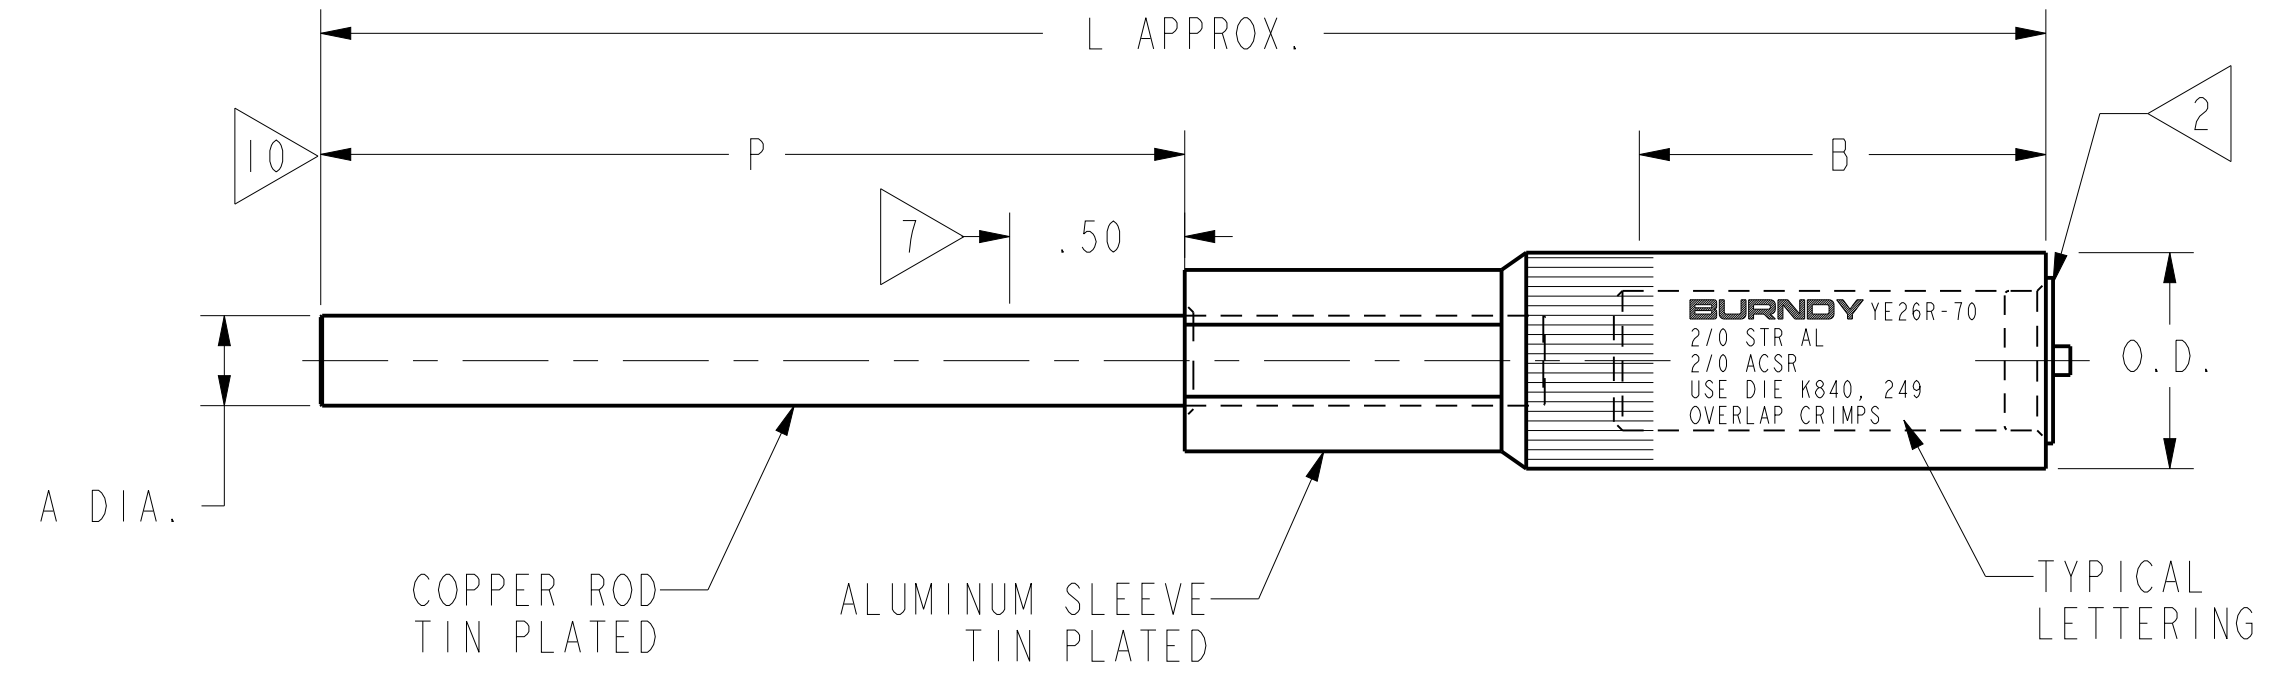

- NOTES:
- MATERIAL: AS NOTED.
 - CONNECTOR SUPPLIED PRE FILLED WITH PENETROX™ & SEALED. PENETROX™ IS COMPATIBLE WITH CABLE INSULATION.
 - CATALOG # PT6515 ADAPTOR IS REQUIRED TO USE "U" DIES IN Y45 SERIES TOOLS.
 - CATALOG # PUADP-1 ADAPTOR IS REQUIRED TO USE "U" DIES IN Y46 SERIES TOOLS.
 - MULTIPLE CRIMP DIE SET MAKES MORE THAN ONE CRIMP PER TOOL COMPRESSION.
 - SPACE CRIMPS.
 - PLUG MAY BE BENT FOR INSTALLATION CONVENIENCE. IT IS RECOMMENDED THAT BENDING TAKE PLACE BEYOND THIS POINT.
 - STANDARD O.D. HYPLUGS™ ONLY. (ALL DESIGNS)
- 9 PLUGS COLOR CODED TO CONDUCTOR SIZE.
- 10 SUFFIX NO. FOLLOWING LETTER "R" IN THE CATALOG NUMBER INDICATES THE EXPOSED LENGTH OF COPPER ROD EXTENDING FROM THE ALUMINUM BARREL. EG: YE25R60 INDICATES "P" = 6.00".