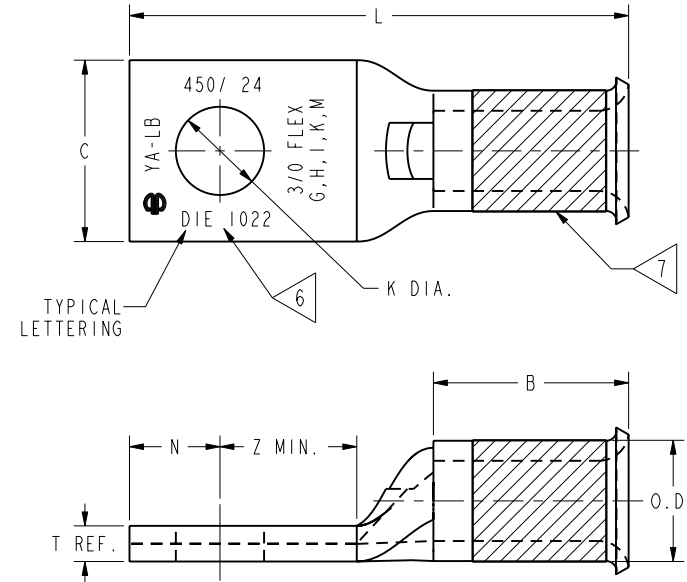

- NOTES:
- YABC-LB IS NOT COLOR CODED.
 - SIZES 36 AND SMALLER ARE COLOR CODE INK MARKED COMPLETELY AROUND BARREL SIZES 37 AND LARGER ARE COLOR CODE INK MARKED FOR 150° CIRCUMFERENTIALLY ON THE TOP OF THE BARREL.
 - TYPE Y34P INDENTOR WITH ADAPTER Y35P3.
 - U-DIES WITH ADAPTER PT-6515.
 - U-DIES WITH ADAPTER P-UADP.
 - LETTERING ON TONGUE REFERS TO FLEXIBLE/EXTRA FLEXIBLE CABLE SIZES ACCOMMODATED AND APPLICABLE DIE INDEX NUMBER.
 - LETTERING INFORMATION ON NATIONAL ELECTRIC CODE CONDUCTORS ACCOMMODATED IS ON COLOR CODED BARREL.
 - THIS BELLED CONNECTOR LINE IS LISTED BY UL AND IS INCLUDED IN CSA APPROVAL.
 - THE MINIMUM AS LISTED LESS .030.
 - MEASURED TO THE SHORTEST POINT ON THE BELL.
 - DIMENSIONS IN BRACKETS [] ARE IN INCHES.
 - MATERIAL : COPPER
FINISH: TIN PLATED