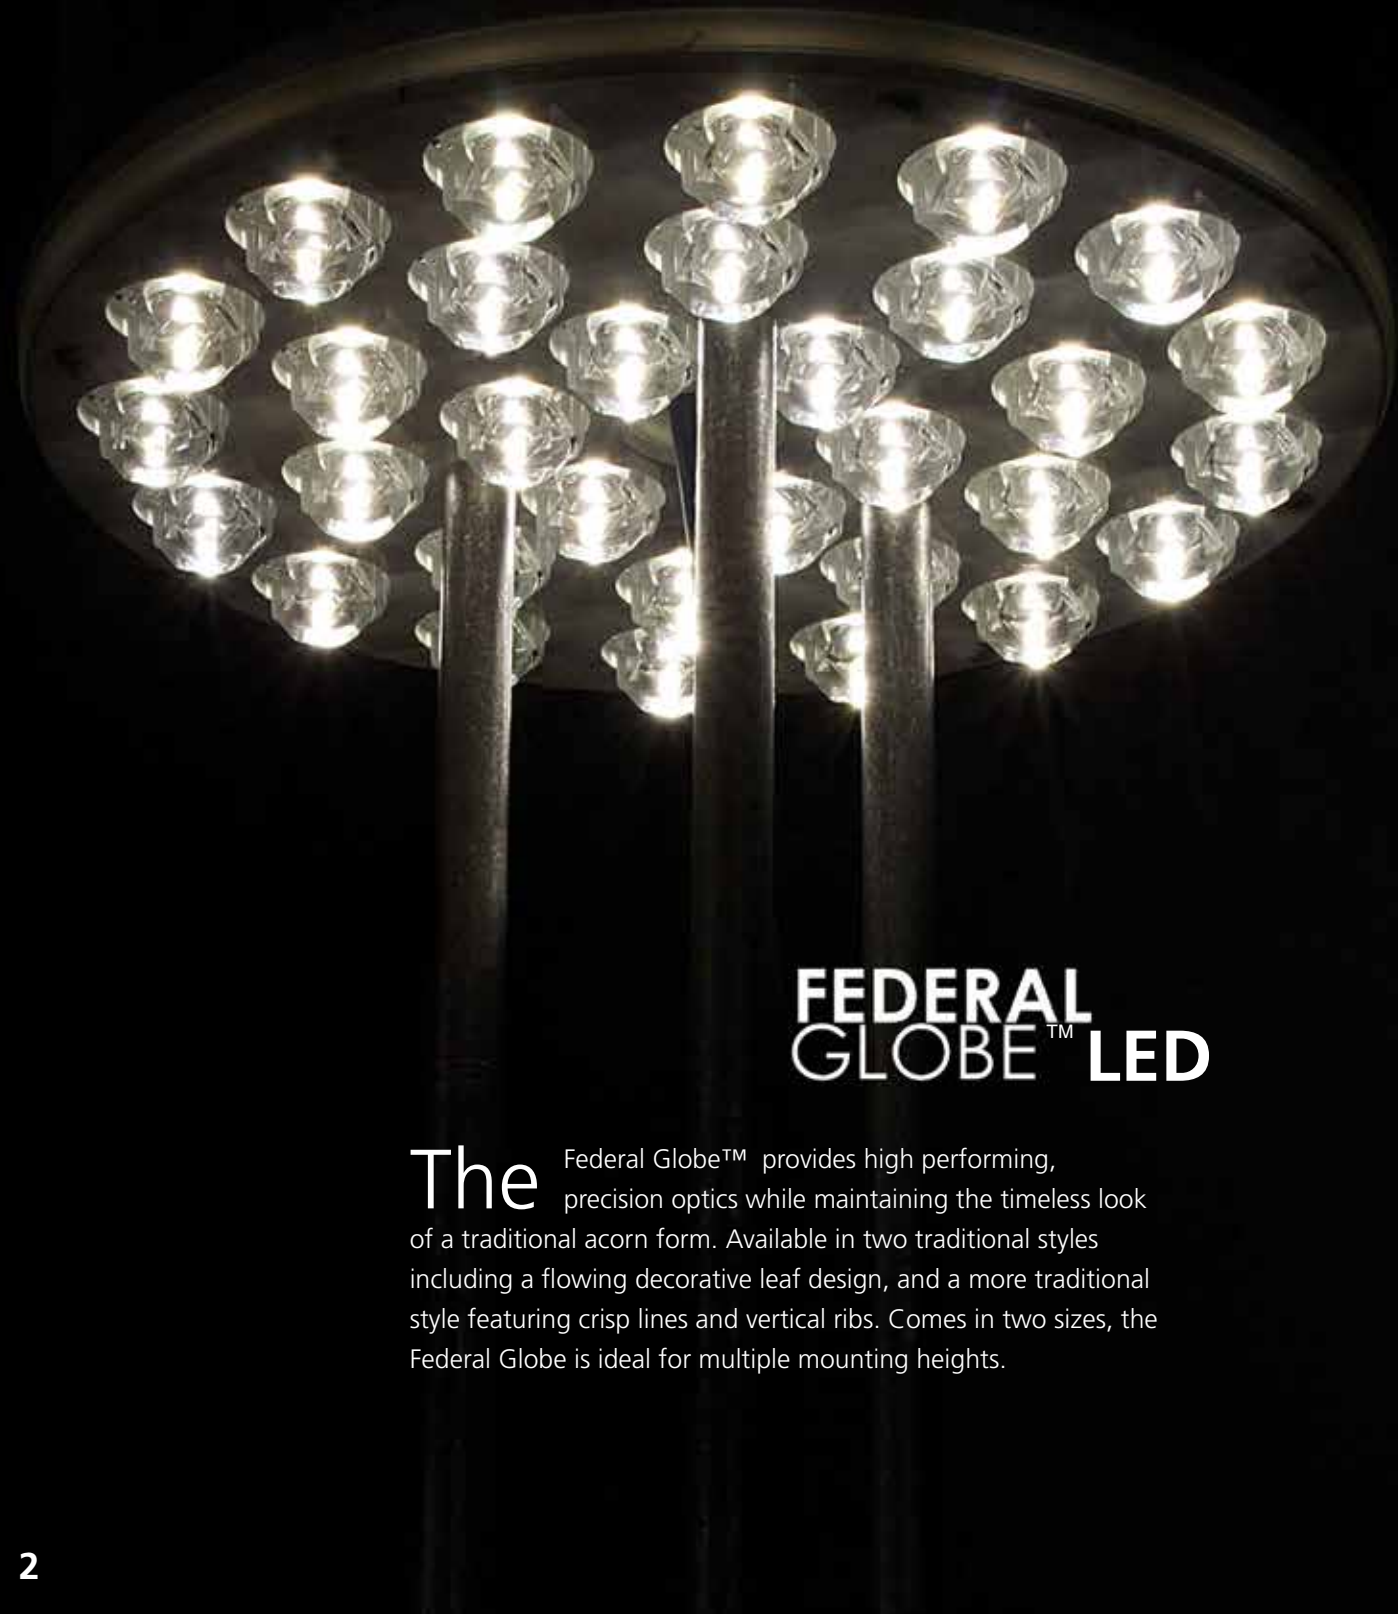

FEDERAL GLOBE™ LED

ADVANCED LED TECHNOLOGY FOR OUTDOOR LIGHTING
ARCHITECTURAL AREA LIGHTING

HUBBELL
Lighting

FEDERAL GLOBE™ LED

The Federal Globe™ provides high performing, precision optics while maintaining the timeless look of a traditional acorn form. Available in two traditional styles including a flowing decorative leaf design, and a more traditional style featuring crisp lines and vertical ribs. Comes in two sizes, the Federal Globe is ideal for multiple mounting heights.

OPTIMAL PERFORMANCE
ENERGY EFFICIENCY
QUALITY ENGINEERING

FEDERAL GLOBE LED
SMALL SCALE
F G S
LARGE SCALE
F G L

Job site – El Monte Highschool, El Monte, California

FEDERAL GLOBE™ LED

OPTIMAL PERFORMANCE AND ENERGY EFFICIENCY

Precision engineering harnesses the power of today's brilliant, high-efficiency LED's to deliver maximum performance and reduce energy consumption.

Federal Globe LED presents a versatile approach to light delivery, emphasizing high performance, uniform illumination and flexibility in design with four distribution patterns available in a variety of standard color temperatures.

The Federal Globe LED stands above other traditional lanterns available on the market today. The quality tested AAL design provides a lifetime of energy efficient, trouble free operation and a long lasting LED optical system that is constructed to IP65 standards.