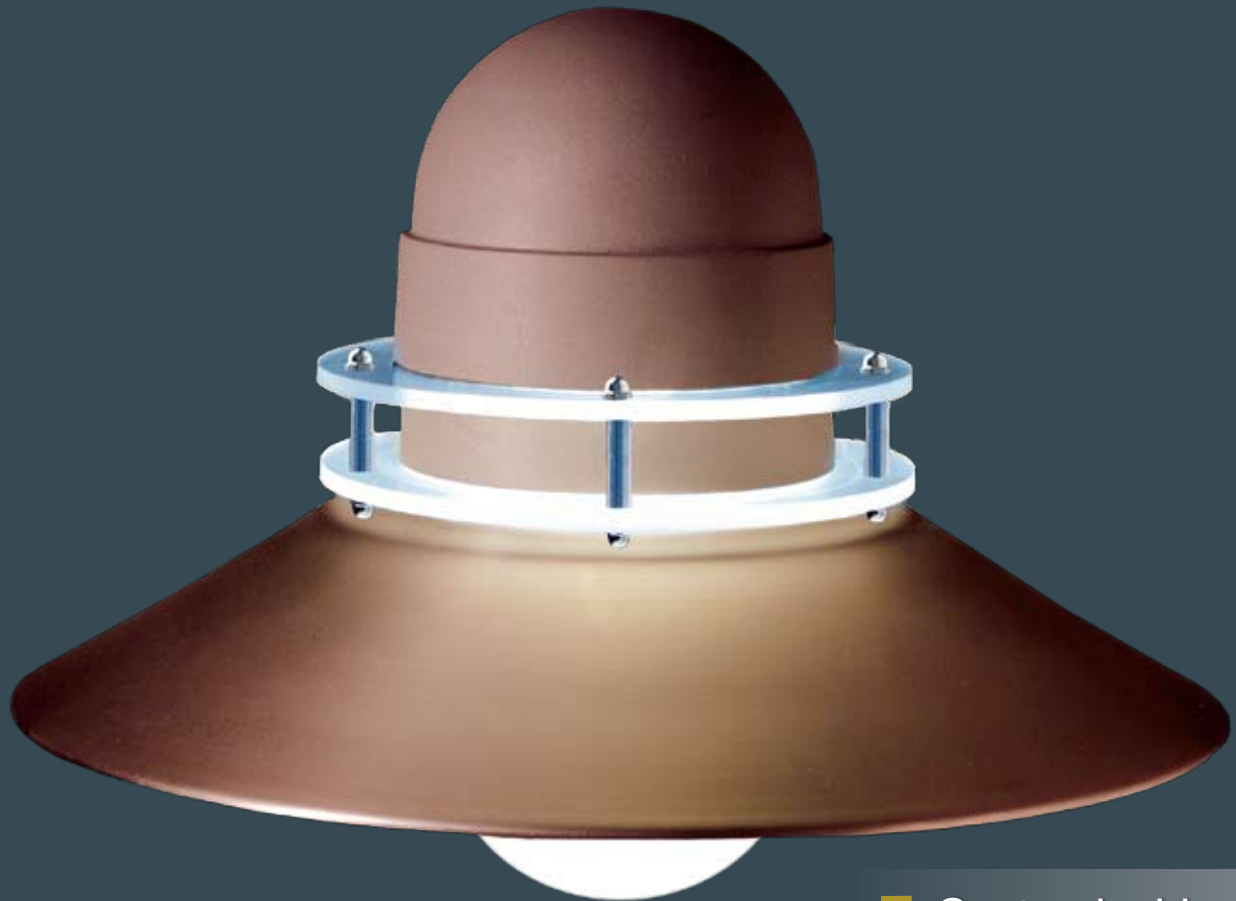

SMALL
UNIVERSE[®] LED

- Customizable
- Timeless Styling
- Long Lasting LEDs

ARCHITECTURAL AREA LIGHTING

Small Universe®

Customizable
Unique modular design allows for complete customization

Timeless Styling
Transcends architectural styles past and present

Long Lasting
Newest LED technology for bright, efficient illumination

UCS

TRUE CUSTOMIZATION

LUMINOUS ELEMENTS

Four luminous elements are available to softly illuminate the shade and add visual interest. No element is also available for full cutoff classification.