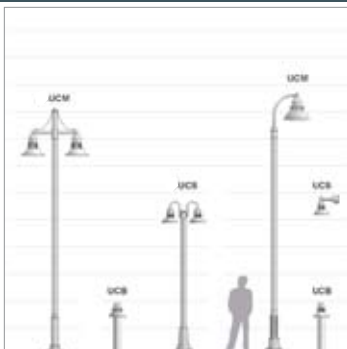

Part of the complete Universe LED Collection

Please visit www.aal.net for a complete listing of high performance Designer SSL Luminaires.

PATENTS PENDING

16555 East Gale Ave. | City of Industry | CA 91745
T 626.968.5666 | F 626.369.2695 | www.aal.net