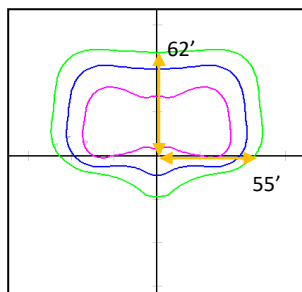

Type 3 Distribution

Airo: 135W at 25'