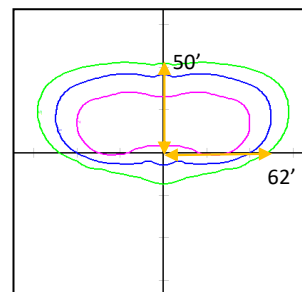

Type 4 Distribution

Airo: 135W at 25'