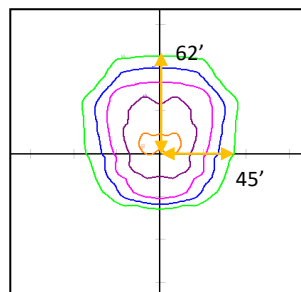

HID: 400W at 25'