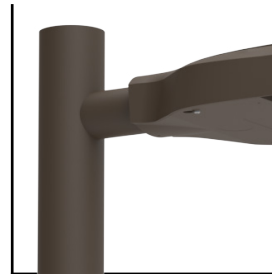

Mast Arm Fitter (Accessory)