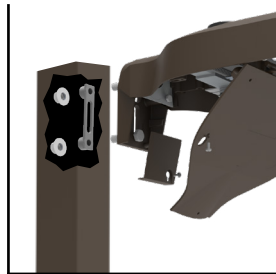

# AIRO tradeSELECT®

Compact sleek design with high performance LED configurations and simple installation. The Airo Trade Select offers four stock configurations which include a universal mounting block for easy pole installation.

- Capable of replacing up to 250W-400W luminaires
- Featuring Micro Strike Optics which maximizes target zone illumination with minimal losses at the house-side, reducing light trespass issues
- Visual comfort standard
- Lens distributions are field rotatable (in 90deg increments)
- Backlight Controls and House Side Shields available
- 4000K CCT
- 1.5G rated for high vibration applications including bridges and overpasses

Universal Arm Mount (Standard)

Mast Arm Fitter (Accessory)

Wall Mount (Accessory)