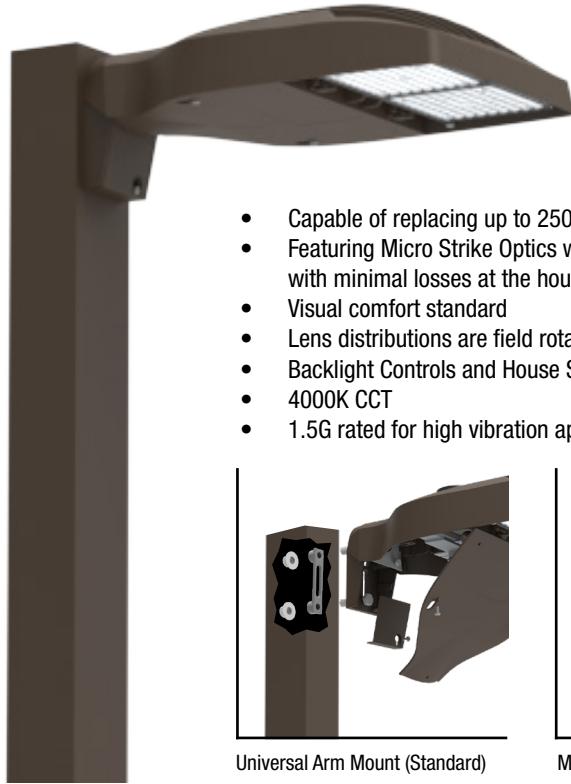

# AIRO tradeSELECT®

Compact sleek design with high performance LED configurations and simple installation. The Airo Trade Select offers four stock configurations which include a universal mounting block for easy pole installation.

- Capable of replacing up to 250W-400W luminaires
- Featuring Micro Strike Optics which maximizes target zone illumination with minimal losses at the house-side, reducing light trespass issues
- Visual comfort standard
- Lens distributions are field rotatable (in 90deg increments)
- Backlight Controls and House Side Shields available
- 4000K CCT
- 1.5G rated for high vibration applications including bridges and overpasses