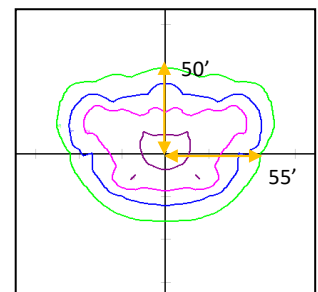

HID: 400W at 25'

HUBBELL
Outdoor Lighting

Hubbell Outdoor Lighting • 701 Millennium Boulevard • Greenville, SC 29607
www.hubbelloutdoor.com • 864-678-1000 - Rev. 11.16 • HOL0319

HUBBELL
Lighting