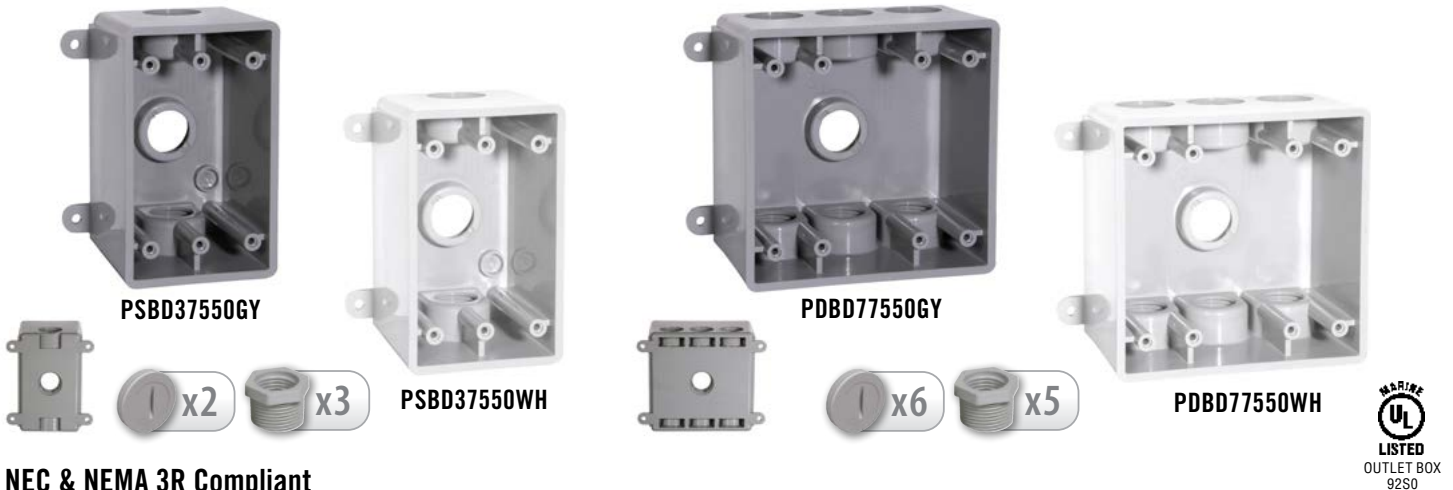

*Commercial, Industrial
and Residential Electrical Products*

NEW! DEEP NONMETALLIC BOXES

Extra room for wiring in wet locations

Application

2-5/8" deep! These extra deep versions of our nonmetallic weatherproof outlet boxes provide extra room for wiring electrical junctions. One and two gang models available in gray or white.

Features

- 2-5/8" deep inside to provide extra room
- Durable high impact PVC construction with integrated lugs
- Threaded hubs for use with 3/4" or 1/2" conduit
- Includes plugs and reducer bushings
- Marine UL Listed
- NEC and NEMA 3R Compliant

NEC & NEMA 3R Compliant

CAT. #	DESCRIPTION	CUBIC IN. CAPACITY <i>When used with collar</i>	THREADED ENTRIES	STD. PKG.	UPC A BAR CODE
NEW! 1-Gang Deep Outlet Boxes, Three Threaded Outlets					
PSBD37550GY	Three 1/2" or 3/4" Holes, 2.625", Gray	19.5"	(7) 3/4" or 1/2"	8	
PSBD37550WH	Three 1/2" or 3/4" Holes, 2.625", White	19.5"	(7) 3/4" or 1/2"	8	
NEW! 2-Gang Deep Outlet Boxes, Seven Threaded Outlets					
PDBD77550GY	Seven 1/2" or 3/4" Holes, 2.625", Gray	33.5"	(3) 3/4" or 1/2"	6	
PDBD77550WH	Seven 1/2" or 3/4" Holes, 2.625", White	33.5"	(3) 3/4" or 1/2"	6	
1-Gang Outlet Boxes, Three Threaded Outlets					
PSB37550GY	Three 1/2" or 3/4" Holes, 2.0", Gray	16.5"	(7) 3/4" or 1/2"	5	
PSB37550WH	Three 1/2" or 3/4" Holes, 2.0", White	16.5"	(7) 3/4" or 1/2"	8	
2-Gang Outlet Boxes, Seven Threaded Outlets					
PDB77550GY	Seven 1/2" or 3/4" Holes, 2.0", Gray	26.5"	(3) 3/4" or 1/2"	6	
PDB77550WH	Seven 1/2" or 3/4" Holes, 2.0", White	26.5"	(3) 3/4" or 1/2"	6	