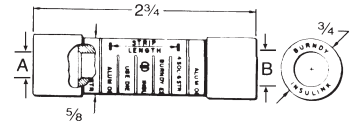

For faster installations use BURNDY® PATRIOT™ family of battery tools, dies and cutters.

■ Not for use on bare conductors.

▲ Accommodates 1/0 stranded aluminum and copper, concentric, compressed and compact conductors.

** Accommodates compact conductors where stated in the table.

Catalog Number	Side A ■			Side B ■			Die Index	Installation Tooling* (# of Crimps per End)					
	ACSR, 6201, 5005	Aluminum & Copper	Color Code	ACSR, 6201, 5005	Aluminum & Copper	Color Code		Dieless OH25	MD6/MD7 Series	35, 750 Series			
ES8W8W	—	10 Str. 8 Sol.	Brown	—	10 Str. 8 Sol.	Brown	BG or 5/8	(1)	WBG (1)*	UBG (1)*			
ES6W8W		8 Str. 6 Sol. #8 AL Compt	Green	—	8 Str. 6 Sol. #8 AL Compt	Green							
ES6W6W				—	10 Str. 8 Sol.	Brown							
ES4W8W	6	5, 6 Str. 4 Sol.	Blue	—	8 Str. 6 Sol. #8 AL Compt	Green							
ES4W6W				6	5, 6 Str. 4 Sol.	Blue							
ES4W4W				—	10 Str. 8 Sol.	Brown							
ES2W8W	4	3, 4 Str. 2 Sol.	Orange	—	8 Str. 6 Sol. #8 AL Compt	Green							
ES2W6W				6	5, 6 Str. 4 Sol.	Blue							
ES2W4W				4	3, 4 Str. 2 Sol.	Orange							
ES2W2W				—	10 Str. 8 Sol.	Brown							
ES2R8W	2	1 Str. 2 Str. #1 AL Compt #2 AL Compt	Red	—	8 Str. 6 Sol. #8 AL Compt	Green							
ES2R6W				6	5, 6 Str. 4 Sol.	Blue							
ES2R4W				4	3, 4 Str. 2 Sol.	Orange							
ES2R2W				2	1 Str. 2 Str. #1 AL Compt #2 AL Compt	Red							
ES2R2R				1/0, 1	1/0 Str. 1-19 Str.	Yellow					—	8 Str. 6 Sol. #8 AL Compt	Green
ES25R6W	1/0, 1	1/0 Str. 1-19 Str.	Yellow	6	5, 6 Str. 4 Sol.	Blue							
ES25R4W				4	3, 4 Str. 2 Sol.	Orange							
ES25R2W				2	2 Str. 1 Str. #1 AL Compt #2 AL Compt	Red							
ES25R2R	—	—	—	1/0, 1	1/0 Str.	Yellow							
ES25A25A	—	1/0 Str. ▲	Yellow	—	—	—							
ES25A4W	6			5, 6 Str. 4 Sol.	Blue								
ES25A2W	4			3, 4 Str. 2 Sol.	Orange