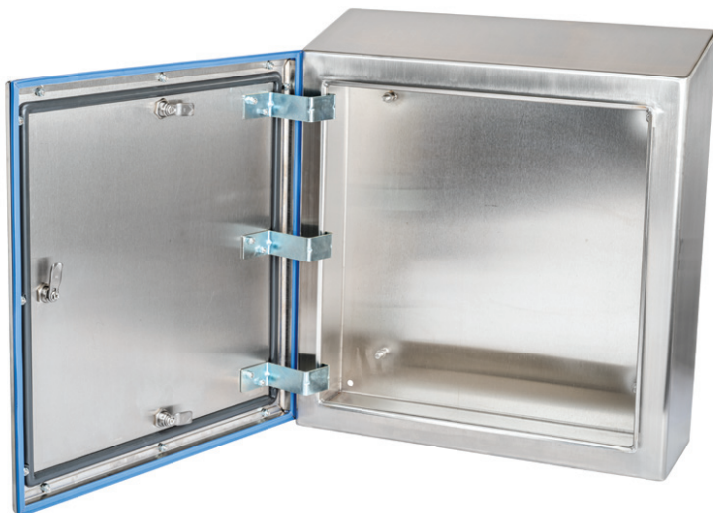

# IP69 Wash-Down Enclosures For Hygienic Applications

Built for the challenging demands of the food & beverage production environment, our new wall-mounted electrical enclosures stand up to rigorous washdown requirements. Constructed of 304 stainless steel, the design features sloped surfaces to shed water and minimize bacterial growth. It easily handles high temperatures, high pressure spray, and harsh cleaning chemicals.

## Features

- IP-69 compliant for high temperature and high pressure washdown
- External Silicone Gasket is high contrast blue and made from food-safe material
- Fully sloped design sheds water away from the enclosure
- Secondary gasketing for ultimate protection
- Internal hinges eliminate contamination points
- Reversible hinges for access convenience
- Hygienic door latch design sheds water and includes silicone gaskets