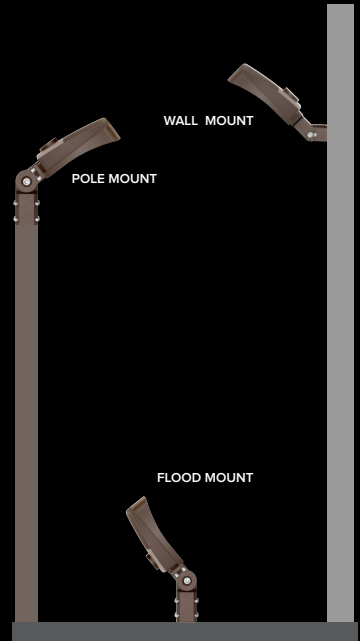

DIMENSIONS

MOUNTING

PERFORMANCE