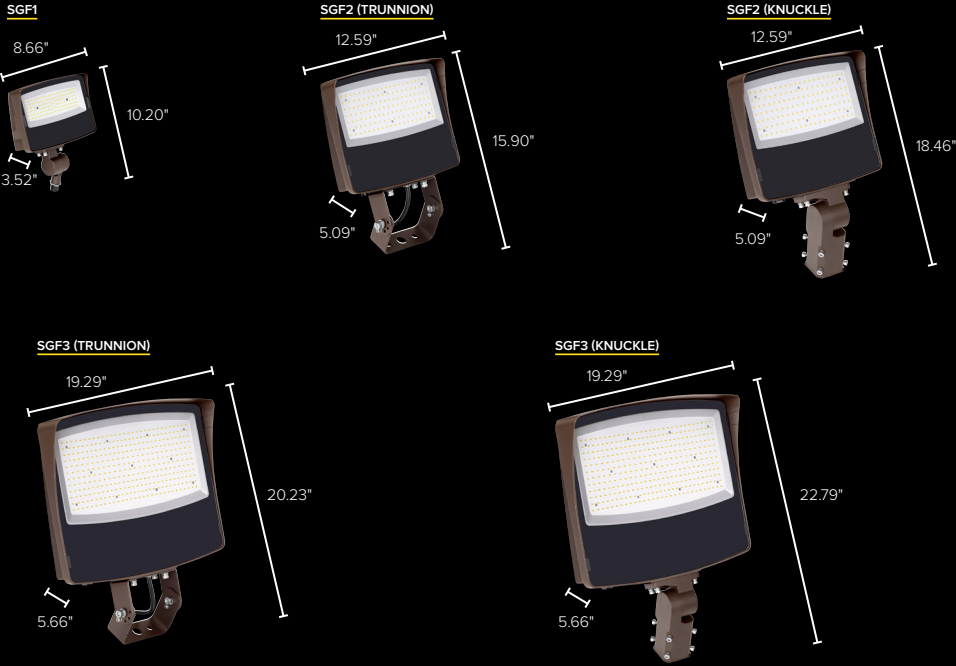

FLOOD

- Commercial grade LED flood luminaire for use in outdoor applications such as a commercial building, retail, government and educational facilities
- Low profile housing with trunnion and knuckle mounting options
- Available in eight wattages ranging from 20W to 320W
- Three housing sizes for scalability in the field
- 7x7 wide flood distribution

- ENERGY SAVINGS **85%**
- REPLACES up to **1000W** HID
- LONG LIFE LED **60,000HR**
- BEAM PATTERN **WIDE**
- 5 YR** WARRANTY*

IP66

STOCK SKUs	Fixture Size	Wattage	Lumen Output	Color Temp	Voltage	Mounting
• SGF1-20-4K-120-K	SGF1	20W	2693	4K	120V	Threaded Knuckle
• SGF1-40-4K-120-K	SGF1	40W	4896	4K	120V	Threaded Knuckle
• SGF1-60-4K-K	SGF1	60W	7022	4K	120-277V	Threaded Knuckle
• SGF2-80-4K-K	SGF2	80W	9773	4K	120-277V	Slipfitter Knuckle
• SGF2-80-4K-T	SGF2	80W	9773	4K	120-277V	Trunnion
• SGF2-120-4K-K	SGF2	120W	14584	4K	120-277V	Slipfitter Knuckle
• SGF2-120-4K-T	SGF2	120W	14584	4K	120-277V	Trunnion
• SGF3-200-4K-K	SGF3	200W	24703	4K	120-277V	Slipfitter Knuckle
• SGF3-200-4K-T	SGF3	200W	24703	4K	120-277V	Trunnion
• SGF3-280-4K-K	SGF3	280W	34852	4K	120-277V	Slipfitter Knuckle
• SGF3-280-4K-T	SGF3	280W	34852	4K	120-277V	Trunnion
• SGF3-320-4K-K	SGF3	320W	39339	4K	120-277V	Slipfitter Knuckle
• SGF3-320-4K-T	SGF3	320W	39339	4K	120-277V	Trunnion

DIMENSIONS

MOUNTING

PERFORMANCE