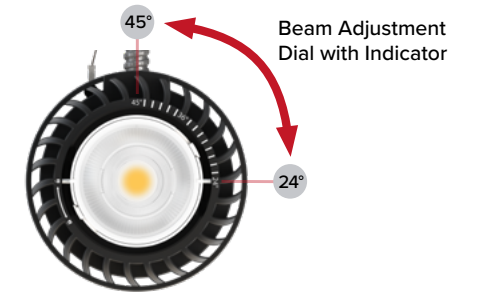

Canless Recessed Downlight

LITEBOX[®]

pro

LBRP

CANLESS RECESSED DOWNLIGHT

The LiteBox[®] Pro is a canless direct install downlighting family for New Construction or Remodel applications. Switchable lumen output, color temperature, and dial-in beam angle maximizes adjustability during installation.

FEATURES AND BENEFITS

- 4", 6" and 8" apertures, 800 to 5000 lumens
- Spun aluminum anodized or white trim, 55° cutoff
- Switchable Lumen, CCT, and Beam Angle
- Integral wiring compartment (standard)
- Optional support pans for Joist or T-Grid ceilings
- Universal 120-277V with 0-10V Dim to Off
- Long life L70 at >50,000 hrs (TM-21)
- Five year warranty

FIELD ADJUSTMENTS FOR EVERY APPLICATION

Easy integral switch allows a wide range of configurations.

Simply dial in desired beam on the jobsite. NO NEED TO CHANGE OUT OPTICS.

Reach new heights with higher lumen outputs and beam angle flexibility in one fixture.

2700K 3000K 3500K 4000K 5000K

9 Lumen Outputs in 3 Modules

FIXTURE MODULE

SL	ML	HL
800 1200 1600	1600 1800 2100	3000 4000 5000

9 Aperture/Finish Combinations

INTERCHANGEABLE TRIM

APERTURE	FINISH	
4"	6"	8"
DIFFUSE ANODIZED	WHITE CONE & FLANGE	DIFFUSE ANODIZED CONE & WHITE FLANGE