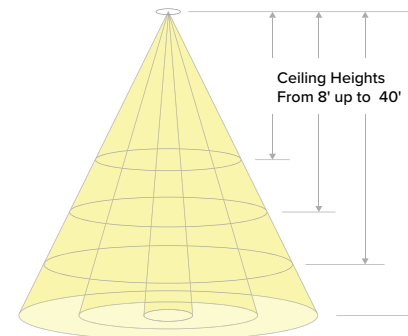

FIELD ADJUSTMENTS FOR EVERY APPLICATION

Easy integral switch allows a wide range of configurations.

Simply dial in desired beam on the jobsite. NO NEED TO CHANGE OUT OPTICS.

Reach new heights with higher lumen outputs and beam angle flexibility in one fixture.