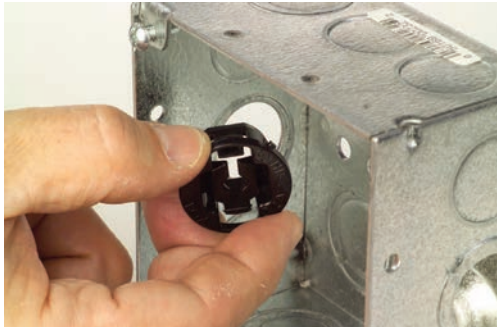

STEP 1: Easy Installation

Remove desired knockout. Insert THE INSIDER® into the knockout from the inside of the box.