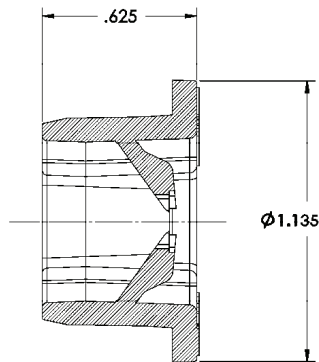

Unit Carton Dimensions: 6-1/4" x 4-1/2" x 4-1/4"

Ship Carton Dimensions: 21-3/8" x 9-3/4" x 7-1/2"

US PATENT 7,211,744

STEP 1: Easy Installation

Remove desired knockout. Insert THE INSIDER® into the knockout from the inside of the box.

STEP 2: Done

Easy Removal

Push the wing tab of the connector with a screwdriver. Push the connector through the knockout towards the inside of the box.

Large Cable

For two cable installations insert the cables through the connector together or one by one. Ideal for circuit breaker panel use.