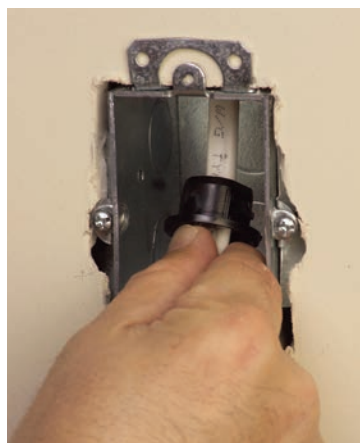

RACO® THE INSIDER®

Nonmetallic Sheathed Cable Connector

New Work

Old Work

SINGLE CABLE	TWO CABLE COMBINATIONS
14-2 with Ground	(2) 14-2's with Ground
14-3 with Ground	(1) 14-2 with Ground & (1) 12-2 with Ground
12-2 with Ground	(1) 14-2 with Ground & (1) 10-2 with Ground
12-3 with Ground	
10-2 with Ground	
10-3 with Ground	

Application

Accommodates one of the widest ranges of NMSC combinations in the industry. Use THE INSIDER in dry locations to connect one or two runs of Nonmetallic Sheathed Cable (NMSC) to a box.

THE INSIDER and NMSC can be used with Steel Boxes, Panel Boxes, or Plastic Boxes with knockouts.

Product Features

- Installs from the inside of the box:**
 The unique design of THE INSIDER allows the installer to run the NMSC through the knockout to the desired length before snapping the connector into the knockout. No more need to cut an oversized hole for an old work box and connector installation.
- UL listed for use with eccentric knockouts:**
 THE INSIDER is the only NMSC Connector that has been U.L. tested for use with an eccentric knockout. No need to worry about the unused knockout pulling out.
- Accepts single and dual runs of NMSC:**
 THE INSIDER can accommodate one of the widest ranges of NMSC combinations in the industry. There's no need to stock another connector.
- Snap-in design for 1/2" knockouts:**
 THE INSIDER locks into the removed knockout securely. No need to waste time with installing locknuts.
- One piece nonmetallic construction:**
 THE INSIDER resists corrosion and offers insulation protection. THE INSIDER is made of a tough engineered thermoplastic and conforms to the requirements of UL514B, UL514C and CSA. THE INSIDER can be used in exposed and concealed ceilings and walls.
- Easy removal:**
 If you make a mistake, THE INSIDER can be removed easily by pushing one of the locking wing tabs with a screwdriver.
- Accepts UL Listed Voltage Partition - Cat. No. 981**