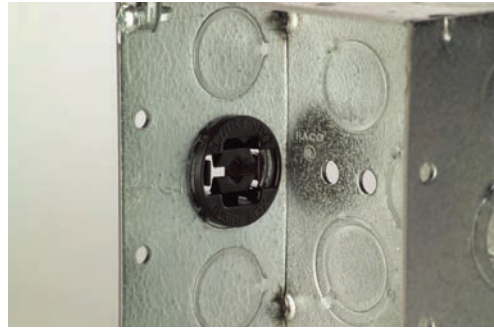

Product Features

- Installs from the inside of the box:**
 The unique design of THE INSIDER allows the installer to run the NMSC through the knockout to the desired length before snapping the connector into the knockout. No more need to cut an oversized hole for an old work box and connector installation.
- UL listed for use with eccentric knockouts:**
 THE INSIDER is the only NMSC Connector that has been U.L. tested for use with an eccentric knockout. No need to worry about the unused knockout pulling out.
- Accepts single and dual runs of NMSC:**
 THE INSIDER can accommodate one of the widest ranges of NMSC combinations in the industry. There's no need to stock another connector.
- Snap-in design for 1/2" knockouts:**
 THE INSIDER locks into the removed knockout securely. No need to waste time with installing locknuts.
- One piece nonmetallic construction:**
 THE INSIDER resists corrosion and offers insulation protection. THE INSIDER is made of a tough engineered thermoplastic and conforms to the requirements of UL514B, UL514C and CSA. THE INSIDER can be used in exposed and concealed ceilings and walls.
- Easy removal:**
 If you make a mistake, THE INSIDER can be removed easily by pushing one of the locking wing tabs with a screwdriver.
- Accepts UL Listed Voltage Partition - Cat. No. 981**

Unit Carton Dimensions: 6-1/4" x 4-1/2" x 4-1/4"

Ship Carton Dimensions: 21-3/8" x 9-3/4" x 7-1/2"

US PATENT 7,211,744

STEP 1: Easy Installation

Remove desired knockout. Insert THE INSIDER® into the knockout from the inside of the box.

STEP 2: Done

Easy Removal

Push the wing tab of the connector with a screwdriver. Push the connector through the knockout towards the inside of the box.

Large Cable

For two cable installations insert the cables through the connector together or one by one. Ideal for circuit breaker panel use.