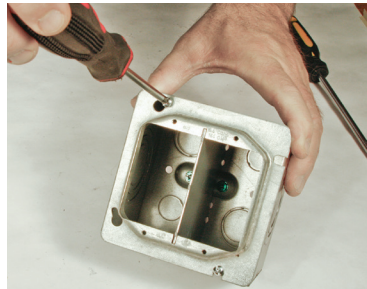

Features

- 4-11/16" square, 3-1/4" deep box
- Accepts standard 4-11/16" square covers
- Includes knockouts - 1/2" through 2"
- Three pre-installed ground screws
- Raised ground screw surface
- Accepts UL Listed Voltage Partition - Cat. No. 981
- Mounts on existing 4-11/16" square box positioning brackets
- cULus Listed

260

Accepts Connectors up to 2", and standard 4-11/16" Square Covers

For Combination Power, A/V, and Data Applications

NOW AVAILABLE!
RACO PART NO. 260H

UL Listed Voltage Partition

Catalog No. 981 - Compatible with Raised Covers: 1/2", 3/4", and 1-1/4"