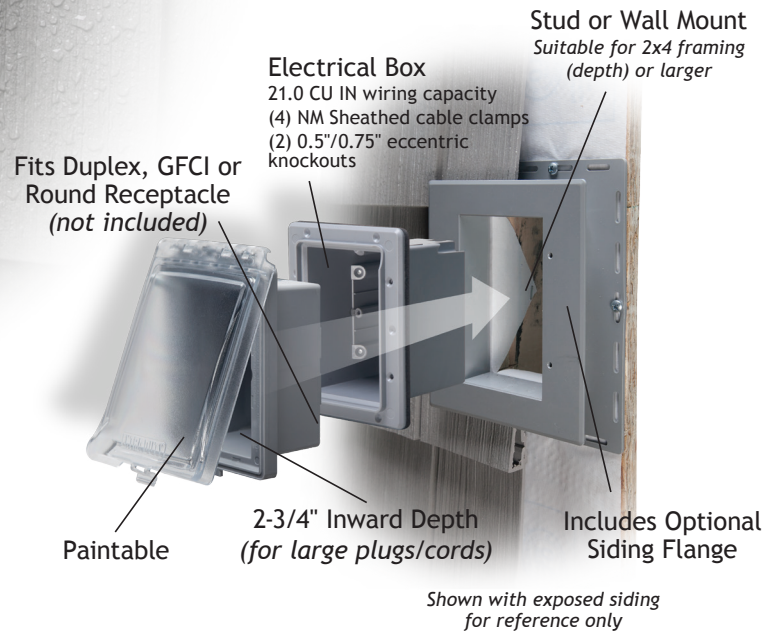

NEW

Outdoor Recessed Wall Outlet Enclosure

MR420CG

EXTRA DUTY

MR420CW

MR420CZ

- **New Work and Old Work** compatible for all common siding types and materials: Vinyl | Wood | Stucco | Brick/Block
- Extra-Duty Non-Metallic
- Weatherproof While in Use
- Mounts Horizontally or Vertically
- Compatible with Duplex, GFCI or Round Receptacle. (receptacle not included)
- Size: 4.56" W x 6.15" H x 4.98" D

CATALOG #	COLOR	PKG. TYPE	STD. PKG.	UPC	I 2 of 5
Outdoor Recessed Wall Outlet Enclosure					
MR420CG	Clear/Gray	Boxed	4	050169964200	50050169964205
MR420CW	Clear/White	Boxed	4	050169998304	50050169998309
MR420CZ	Clear/Bronze	Boxed	4	050169998311	50050169998316