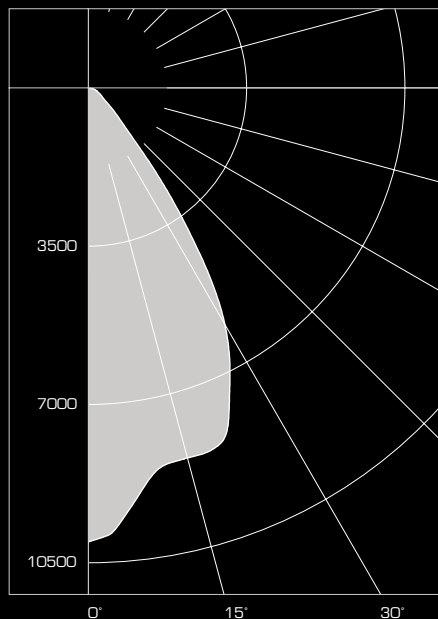

### WA22 CLEAR ACRYLIC REFRACTOR:

- Clear Prismatic refractor 22" in Diameter
- 95 Lumens per watt
- Very Low Glare with strong up light component (29%)
- Batwing distribution for uniform lighting
- Spacing to mounting height ratio of 2.4

## COLOR OPTIONS

**NOTE:**  
Printed color may vary from actual fixture color

## DIMENSIONS

LBS	A	B	C	D
	21"	10"	11"	16"

### LUMINANCE DATA (cd sq.m)

ANGLE IN DEGREES	ANGLE 0-DEG
15	8471
25	7394
35	3900
45	985
55	408
65	259
75	151