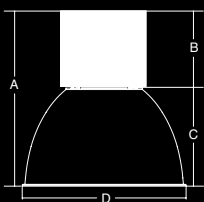

### AL23 ALUMINUM REFRACTOR:

- Low glare bottom lens
- No up light
- Spacing to mounting height ratio of 2.1

## DIMENSIONS

LBS	A	B	C	D
	21"	10"	11"	16"