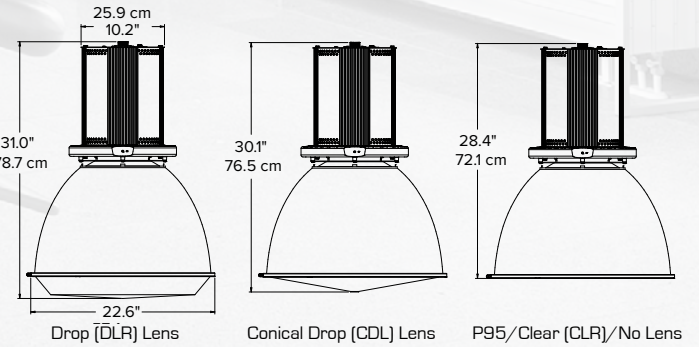

LENS OPTIONS

REFLECTOR OPTIONS

DIMENSIONS

22" Option

16" Option

HUBBELL
Lighting

Due to our continued efforts to improve our products, specifications are subject to change without notice. © 2016 Hubbell Lighting. All Rights Reserved.