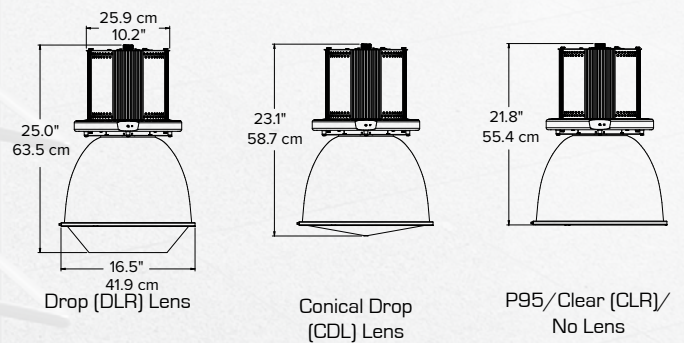

LENS OPTIONS

REFLECTOR OPTIONS

DIMENSIONS

22" Option

16" Option

HUBBELL
Lighting

Due to our continued efforts to improve our products, specifications are subject to change without notice. © 2016 Hubbell Lighting. All Rights Reserved.