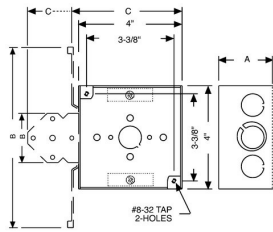

4 IN. SQUARE WELDED BOXES - 1-1/2 IN. DEEP WITH ARMORED CABLE / METAL CLAD / FLEX CLAMPS

4 in. Square Bracketed Boxes, 1-1/2 in. Deep - Welded with Armored Cable/Metal Clad/Flex Clamps
600V, HM, UBS

A17

PRODUCT FEATURES

Reference the Box Selection section in the front of this catalog for complete description of bracket types and features
Combination screw heads provide for faster installation
UBS Support - Welded to box, preset bend points to work with wall thickness 2-1/2" to 6"
N/A

DRAWING DIMENSIONS

Dimension A: 1-1/2 in.
Dimension C: 4-15/16 in.

PRODUCT MEASUREMENTS

Depth: 1-1/2 in.
Cubic Inches (cm3): 21.0 (344.1)
Wt. Ea. (Lbs.): 0.777
Product Length (in.): 2.06
Product Width (in.): 4.00
Product Height (in.): 4.92

PACKAGING

Minimum Pack Qty.: 20
Std. Pkg.: 20
Product UPC-A Labeled: No
Weight (Lbs. Per/C): 77.70
Ship Carton Length (in.): 20.25
Ship Carton Width (in.): 8.50
Ship Carton Height (in.): 10.25
Ctn Weight (Lbs.): 38.85
Pallet Qty: 1600
UPC Number: 050169502136
I2of5: 50050169502131