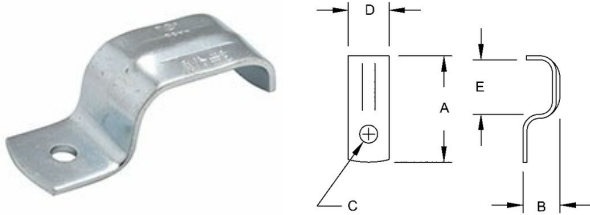

SERVICE ENTRANCE ONE HOLE STRAPS

One Hole Cable Straps - Steel
N/A

B82

Catalog #: 2444

APPLICATIONS

For use in mounting service entrance cable
N/A

PRODUCT FEATURES

All steel construction provides durability of installation
Electro zinc plated for added corrosion protection

GENERAL PRODUCT INFORMATION

Cable Size: 3 #3/0, 3 #4/0

DRAWING DIMENSIONS

Dimension A: 2-59/64 in.
Dimension B: 1-9/64 in.
Dimension C: 9/32 in.
Dimension D: 1 in.
Dimension E: 1-45/64 in.

PACKAGING

Package Type: Carton
Ship Carton Qty.: 50
Product UPC-A Labeled: No
Weight (Lbs. Per/C): 10.70
Ship Carton Length (in.): 10.00
Ship Carton Width (in.): 5.25
Ship Carton Height (in.): 4.31
Ctn Weight (Lbs.): 5.35
UPC Number: 050169024447
I2of5: 50050169024442