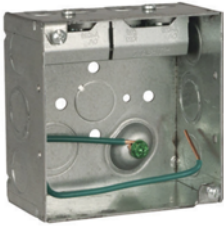

4 IN. SQUARE WELDED BOXES - 2-1/8 IN. DEEP WITH ARMORED CABLE / METAL CLAD / FLEX CLAMPS

4 in. Square Welded Boxes - 2-1/8 in. Deep with Armored Cable / Metal Clad / Flex Clamps
4 Square Box 2-1/8 in. Deep- Welded with (2) STAB-IT Connectors on Top
600V, 8" #12 Solid Copper Pigtail

A18

Catalog #: 244S

APPLICATIONS

RACO® STABIT boxes are great for any job where flexible armored cable is being used
RACO® Boxes are installed in walls or ceilings for lighting fixtures, switches or receptacles

PRODUCT FEATURES

Designed for quick installation of flex, MC, MCI, MCI-A, AC, and HCF Cable
TKO® Knockouts offer greater flexibility with RACO patented combination 1/2 in. and 3/4 in. knockout

UL LISTED

File E195978

COMPLIANCES

All RACO® single gang, two gang, 4 in. square, and single gang UL listed steel boxes are acceptable for use in 2-hour fire rated walls. For additional information, consult UL "Fire Resistance Directory" or the UL website at www.ul.com
600V Per UL 514-A, suitable for use without a bonding jumper in circuits up to 600 volts
MSDS
www.hubbell-rtb.com/certifications/Hubbell-RACO_MSDS_for_Steel_Boxes_and_Covers.pdf

FIRE RESISTANCE

Acceptable for use in 2-hour rated walls

GENERAL PRODUCT INFORMATION

Wiring System: Armored Cable/Metal Clad/MCI-A/Flex

CONFIGURATION

Cable Priorts: 4
Bracket Type: No Bracket
Drawn or Welded: Welded
Raised Ground: Yes
Side Knockout(s): (4) 1/2 in., (2) 1/2 in. - 3/4 in. TKO
Bottom Knockouts(s): (1) 1/2 in., (1) 1/2 in. - 3/4 in. TKO

PRODUCT MEASUREMENTS

Depth: 2-1/8 in.
Cubic Inches (cm3): 30.3 (496.5)
Wt. Ea. (Lbs.): 1.027
Product Length (in.): 2.188
Product Width (in.): 4.00
Product Height (in.): 4.00

PACKAGING

Minimum Pack Qty.: 25
Std. Pkg.: 25
Product UPC-A Labeled: No
Weight (Lbs. Per/C): 105.828
Ship Carton Length (in.): 18.750
Ship Carton Width (in.): 7.375
Ship Carton Height (in.): 8.50
Ctn Weight (Lbs.): 26.457
Pallet Qty: 1750
UPC Number: 050169982440
I2of5: 50050169982445