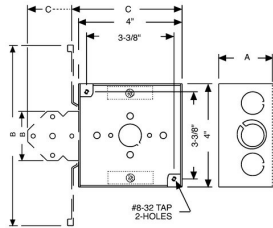

4 IN. SQUARE WELDED BOXES - 1-1/2 IN. DEEP WITH ARMORED CABLE / METAL CLAD / FLEX CLAMPS

4 in. Square Bracketed Boxes, 2-1/8 in. Deep - Welded with Armored Cable/Metal Clad/Flex Clamps
600V, HM, UBS

A18

PRODUCT FEATURES

Reference the Box Selection section in the front of this catalog for complete description of bracket types and features
Combination screw heads provide for faster installation
TKO® Knockouts offer greater flexibility with RACO patented combination 1/2" and 3/4" knockout
N/A

DRAWING DIMENSIONS

Dimension A: 2-1/8 in.
Dimension B: 3-1/8 in.
Dimension C: 4-15/16 in.

PRODUCT MEASUREMENTS

Depth: 2-1/8 in.
Cubic Inches (cm3): 30.3 (496.5)
Wt. Ea. (Lbs.): 0.958
Product Length (in.): 2.75
Product Width (in.): 4.00
Product Height (in.): 4.92

PACKAGING

Minimum Pack Qty.: 25
Std. Pkg.: 25
Product UPC-A Labeled: Yes
Weight (Lbs. Per/C): 95.80
Ship Carton Length (in.): 19.00
Ship Carton Width (in.): 9.00
Ship Carton Height (in.): 7.75
Ctn Weight (Lbs.): 23.95
Pallet Qty: 1375
UPC Number: 050169502488
I2of5: 50050169502483