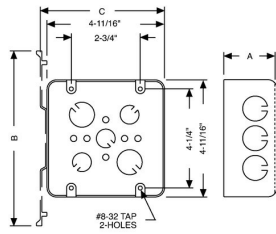

## 4-11/16 IN. SQUARE WELDED BOXES 2-1/8 IN. WITH CONDUIT KO'S

4-11/16 in. Square Boxes, 2-1/8 in. Deep - Welded with Conduit KO's  
600V, Raised Ground, 10 in. #12 Stranded Copper Pigtail

A26

Catalog #: 257SM

### DRAWING DIMENSIONS

Dimension A: 2-1/8 in.

### PRODUCT MEASUREMENTS

Depth: 2-1/8 in.  
Cubic Inches (cm<sup>3</sup>): 42.0 (688.2)  
Wt. Ea. (Lbs.): 1.151  
Product Length (in.): 2.19  
Product Width (in.): 4.69  
Product Height (in.): 4.69

### PACKAGING

Minimum Pack Qty.: 25  
Std. Pkg.: 25  
Product UPC-A Labeled: Yes  
Weight (Lbs. Per/C): 115.10  
Ship Carton Length (in.): 21.38  
Ship Carton Width (in.): 7.50  
Ship Carton Height (in.): 9.75  
Ctn Weight (Lbs.): 28.77  
Pallet Qty: 1500  
UPC Number: 050169982570  
I2of5: 50050169982575