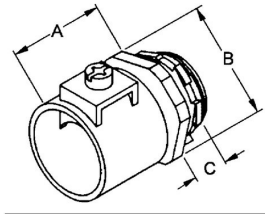

**MC CABLE DOUBLE BITE SADDLE CONNECTORS**Straight Double Bite Saddle Connectors Steel  
N/A**B74**

Catalog #: 3303DB

**APPLICATIONS**

Use 3/8 in. to 1 in. RACO Double Bite Saddle connectors in dry locations to connect flexible metal conduit, MCI, MCI-A, and AC cable to a box or enclosure  
 Use 1-1/4 in. to 4 in. in dry locations to connect flexible metal conduit to a box or enclosure

**PRODUCT FEATURES**

Straight connectors have all steel construction that ensures mechanical protection for raceways  
 Straight connectors are available in 3/8 in. to 4 in. trade sizes  
 90 degree connectors have malleable iron and steel construction for added strength  
 90 degree connectors are available in 3/8 in. to 1 in. trade sizes  
 Dual saddle clamp ensures proper conduit and cable connection for raceway  
 Zinc plated for corrosion protection  
 Tri-head screw/clamp design - connectors can be installed by using a slotted, Phillips, or Robertson head screwdriver  
 Insulated throats on all Double Bite connectors provide maximum wire protection  
 N/A

**UL LISTED**

Standard 514B, File E195978  
 Standard 514B, File E195979

**NEMA**

NEMA FB-13  
 NEMA FB-14

**GENERAL PRODUCT INFORMATION**

Trade Size: 3/4 in.

**DRAWING DIMENSIONS**

Dimension A: 1-3/8 in.  
 Dimension B: 1-7/16 in.  
 Dimension C: 7/16 in.

**PACKAGING**

Package Type: Carton  
 Ship Carton Qty.: 10  
 Product UPC-A Labeled: No  
 Weight (Lbs. Per/C): 17.20  
 Ship Carton Length (in.): 6.30  
 Ship Carton Width (in.): 5.80  
 Ship Carton Height (in.): 3.00  
 Ctn Weight (Lbs.): 1.72  
 UPC Number: 050169533031  
 I2of5: 50050169533036