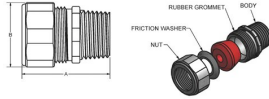

COLOR-CODED STRAIGHT STRAIN RELIEF CONDUIT AND CORD CONNECTORS

Color-Coded Straight Strain Relief Cord Connectors Steel

B58.1

Catalog #: 3722-3

APPLICATIONS

For use in wet or dry locations to provide a liquidtight and strain relief termination for flexible cord and cable. RACO liquidtight strain relief cord connectors are suitable for use in Class I, Div. 2; Class II, Div. 1 & 2; and Class III, Div. 1 & 2 hazardous locations.

PRODUCT FEATURES

- Neoprene grommets are color-coded by cable diameter allowing for quick and easy identification
- Steel construction provides mechanical strength and durability
- Metallic components are zinc plated for corrosion protection
- Unique Neoprene grommet design - grommet is forced up and around the cord when the nut is tightened creating a liquidtight seal
- Time saving and easy installation - no need to disassemble the fitting for cord installation
- Male tapered thread NPT
- Use RACO locknuts and sealing washers to complete a liquidtight installation on a sheet metal box or panel
- N/A

CULUS

UL File E195973

NEMA

NEMA 4

COMPLIANCES

MSDS
www.hubbell-rtb.com/certifications/Hubbell-RACO_MSDS_for_WP_Boxes_and_Fittings,January_2015.pdf

GENERAL PRODUCT INFORMATION

Trade Size: 1/2 in.
Cable Range: .45 - .56
Color Code: Green

DRAWING DIMENSIONS

Dimension A: 1.44
Dimension B: 1.13

PACKAGING

Package Type: Carton
Ship Carton Qty.: 25
Product UPC-A Labeled: No
Weight (Lbs. Per/C): 11.80
Ship Carton Length (in.): 6.00
Ship Carton Width (in.): 6.00
Ship Carton Height (in.): 4.00
Ctn Weight (Lbs.): 2.95
UPC Number: 050169982990
I2of5: 50050169982995