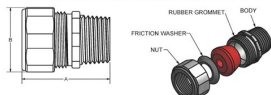

COLOR-CODED STRAIGHT STRAIN RELIEF CONDUIT AND CORD CONNECTORS

Color-Coded Straight Strain Relief Cord Connectors Steel

B58.1

Catalog #: 3723-2

APPLICATIONS

For use in wet or dry locations to provide a liquidtight and strain relief termination for flexible cord and cable
RACO liquidtight strain relief cord connectors are suitable for use in Class I, Div. 2; Class II, Div. 1 & 2; and Class III, Div. 1 & 2 hazardous locations

PRODUCT FEATURES

- Neoprene grommets are color-coded by cable diameter allowing for quick and easy identification
- Steel construction provides mechanical strength and durability
- Metallic components are zinc plated for corrosion protection
- Unique Neoprene grommet design - grommet is forced up and around the cord when the nut is tightened creating a liquidtight seal
- Time saving and easy installation - no need to disassemble the fitting for cord installation
- Male tapered thread NPT
- Use RACO locknuts and sealing washers to complete a liquidtight installation on a sheet metal box or panel
- N/A

CULUS

UL File E195973

NEMA

NEMA 4

COMPLIANCES

MSDS
www.hubbell-rtb.com/certifications/Hubbell-RACO_MSDS_for_WP_Boxes_and_Fittings,January_2015.pdf

GENERAL PRODUCT INFORMATION

Trade Size: 3/4 in.
Cable Range: .35 - .45
Color Code: Blue

DRAWING DIMENSIONS

Dimension A: 1.50
Dimension B: 1.25

PACKAGING

Package Type: Carton
Ship Carton Qty.: 25
Product UPC-A Labeled: No
Weight (Lbs. Per/C): 17.80
Ship Carton Length (in.): 6.00
Ship Carton Width (in.): 6.00
Ship Carton Height (in.): 4.00
Ctn Weight (Lbs.): 4.45
UPC Number: 050169983034
I2of5: 50050169983039