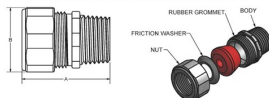

COLOR-CODED STRAIGHT STRAIN RELIEF CONDUIT AND CORD CONNECTORS

Color-Coded Straight Strain Relief Cord Connectors Steel

B58.1

Catalog #: 3723-4

APPLICATIONS

For use in wet or dry locations to provide a liquidtight and strain relief termination for flexible cord and cable
RACO liquidtight strain relief cord connectors are suitable for use in Class I, Div. 2; Class II, Div. 1 & 2; and Class III, Div. 1 & 2 hazardous locations

PRODUCT FEATURES

- Neoprene grommets are color-coded by cable diameter allowing for quick and easy identification
- Steel construction provides mechanical strength and durability
- Metallic components are zinc plated for corrosion protection
- Unique Neoprene grommet design - grommet is forced up and around the cord when the nut is tightened creating a liquidtight seal
- Time saving and easy installation - no need to disassemble the fitting for cord installation
- Male tapered thread NPT
- Use RACO locknuts and sealing washers to complete a liquidtight installation on a sheet metal box or panel
- N/A

CULUS

UL File E195973

NEMA

NEMA 4

COMPLIANCES

MSDS
www.hubbell-rtb.com/certifications/Hubbell-RACO_MSDS_for_WP_Boxes_and_Fittings,January_2015.pdf

GENERAL PRODUCT INFORMATION

Trade Size: 3/4 in.
Cable Range: .55 - .65
Color Code: Brown

DRAWING DIMENSIONS

Dimension A: 1.50
Dimension B: 1.25

PACKAGING

Package Type: Carton
Ship Carton Qty.: 25
Product UPC-A Labeled: No
Weight (Lbs. Per/C): 17.00
Ship Carton Length (in.): 6.00
Ship Carton Width (in.): 6.00
Ship Carton Height (in.): 4.00
Ctn Weight (Lbs.): 4.25
UPC Number: 050169983058
I2of5: 50050169983053