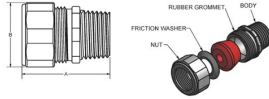

COLOR-CODED STRAIGHT STRAIN RELIEF CONDUIT AND CORD CONNECTORS

Color-Coded Straight Strain Relief Cord Connectors Steel

B58.1

Catalog #: 3723-5

APPLICATIONS

For use in wet or dry locations to provide a liquidtight and strain relief termination for flexible cord and cable. RACO liquidtight strain relief cord connectors are suitable for use in Class I, Div. 2; Class II, Div. 1 & 2; and Class III, Div. 1 & 2 hazardous locations.

PRODUCT FEATURES

- Neoprene grommets are color-coded by cable diameter allowing for quick and easy identification
- Steel construction provides mechanical strength and durability
- Metallic components are zinc plated for corrosion protection
- Unique Neoprene grommet design - grommet is forced up and around the cord when the nut is tightened creating a liquidtight seal
- Time saving and easy installation - no need to disassemble the fitting for cord installation
- Male tapered thread NPT
- Use RACO locknuts and sealing washers to complete a liquidtight installation on a sheet metal box or panel
- N/A

CULUS

UL File E195973

NEMA

NEMA 4

COMPLIANCES

MSDS
www.hubbell-rtb.com/certifications/Hubbell-RACO_MSDS_for_WP_Boxes_and_Fittings,January_2015.pdf

GENERAL PRODUCT INFORMATION

Trade Size: 3/4 in.
Cable Range: .75 - .85
Color Code: Purple

DRAWING DIMENSIONS

Dimension A: 1.69
Dimension B: 1.31

PACKAGING

Package Type: Carton
Ship Carton Qty.: 25
Product UPC-A Labeled: No
Weight (Lbs. Per/C): 18.10
Ship Carton Length (in.): 6.00
Ship Carton Width (in.): 6.00
Ship Carton Height (in.): 4.00
Ctn Weight (Lbs.): 4.53
UPC Number: 050169983072
I2of5: 50050169983077