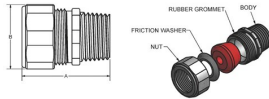

COLOR-CODED STRAIGHT STRAIN RELIEF CONDUIT AND CORD CONNECTORS

Color-Coded Straight Strain Relief Cord Connectors Steel

B58.1

Catalog #: 3723-6

APPLICATIONS

For use in wet or dry locations to provide a liquidtight and strain relief termination for flexible cord and cable. RACO liquidtight strain relief cord connectors are suitable for use in Class I, Div. 2; Class II, Div. 1 & 2; and Class III, Div. 1 & 2 hazardous locations.

PRODUCT FEATURES

- Neoprene grommets are color-coded by cable diameter allowing for quick and easy identification
- Steel construction provides mechanical strength and durability
- Metallic components are zinc plated for corrosion protection
- Unique Neoprene grommet design - grommet is forced up and around the cord when the nut is tightened creating a liquidtight seal
- Time saving and easy installation - no need to disassemble the fitting for cord installation
- Male tapered thread NPT
- Use RACO locknuts and sealing washers to complete a liquidtight installation on a sheet metal box or panel
- N/A

CULUS

UL File E195973

NEMA

NEMA 4

COMPLIANCES

MSDS
www.hubbell-rtb.com/certifications/Hubbell-RACO_MSDS_for_WP_Boxes_and_Fittings,January_2015.pdf

GENERAL PRODUCT INFORMATION

Trade Size: 3/4 in.
Cable Range: .65 - .75
Color Code: Yellow

DRAWING DIMENSIONS

Dimension A: 1.69
Dimension B: 1.31

PACKAGING

Package Type: Carton
Ship Carton Qty.: 25
Product UPC-A Labeled: No
Weight (Lbs. Per/C): 18.30
Ship Carton Length (in.): 6.00
Ship Carton Width (in.): 6.00
Ship Carton Height (in.): 4.00
Ctn Weight (Lbs.): 4.58
UPC Number: 050169983065
I2of5: 50050169983006