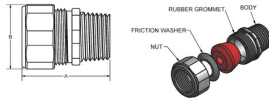

COLOR-CODED STRAIGHT STRAIN RELIEF CONDUIT AND CORD CONNECTORS

Color-Coded Straight Strain Relief Cord Connectors Steel

B58.1

Catalog #: 3724-4

APPLICATIONS

For use in wet or dry locations to provide a liquidtight and strain relief termination for flexible cord and cable. RACO liquidtight strain relief cord connectors are suitable for use in Class I, Div. 2; Class II, Div. 1 & 2; and Class III, Div. 1 & 2 hazardous locations.

PRODUCT FEATURES

- Neoprene grommets are color-coded by cable diameter allowing for quick and easy identification
- Steel construction provides mechanical strength and durability
- Metallic components are zinc plated for corrosion protection
- Unique Neoprene grommet design - grommet is forced up and around the cord when the nut is tightened creating a liquidtight seal
- Time saving and easy installation - no need to disassemble the fitting for cord installation
- Male tapered thread NPT
- Use RACO locknuts and sealing washers to complete a liquidtight installation on a sheet metal box or panel
- N/A

CULUS

UL File E195973

NEMA

NEMA 4

COMPLIANCES

MSDS
www.hubbell-rtb.com/certifications/Hubbell-RACO_MSDS_for_WP_Boxes_and_Fittings,January_2015.pdf

GENERAL PRODUCT INFORMATION

Trade Size: 1 in.
Cable Range: .95 - 1.05
Color Code: Black

DRAWING DIMENSIONS

Dimension A: 1.94
Dimension B: 1.63

PACKAGING

Package Type: Carton
Ship Carton Qty.: 25
Product UPC-A Labeled: No
Weight (Lbs. Per/C): 28.60
Ship Carton Length (in.): 6.00
Ship Carton Width (in.): 6.00
Ship Carton Height (in.): 6.00
Ctn Weight (Lbs.): 7.15
UPC Number: 050169983133
I2of5: 50050169983138