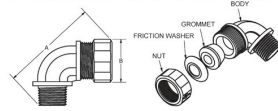

COLOR-CODED 90° STRAIN RELIEF CONDUIT AND CORD CONNECTORS

Color-Coded 90° Strain Relief Cord Connectors Malleable Iron
N/A

B58.2

Catalog #: 3794-3

APPLICATIONS

For use in wet or dry locations to provide a liquidtight and strain relief termination for flexible cord and cable
RACO liquidtight strain relief cord connectors are suitable for use in Class I, Div. 2; Class II, Div. 1 & 2; and Class III, Div. 1 & 2 hazardous locations

PRODUCT FEATURES

- Neoprene grommets are color-coded by cable diameter allowing for quick and easy identification
- Malleable Iron construction provides mechanical strength and durability
- Metallic components are zinc plated for corrosion protection
- Unique Neoprene grommet design - grommet is forced up and around the cord when the nut is tightened creating a liquidtight seal
- Time saving and easy installation - no need to disassemble the fitting for cord installation
- Male tapered thread NPT
- Use RACO locknuts and sealing washers to complete a liquidtight installation on a sheet metal box or panel
- N/A

CULUS

UL File E195973

NEMA

NEMA 4

GENERAL PRODUCT INFORMATION

Trade Size: 1/2 in.
Cable Range: .45 - .56
Color Code: Green

DRAWING DIMENSIONS

Dimension A: 2.75
Dimension B: 1.25

PACKAGING

Package Type: Carton
Ship Carton Qty.: 25
Product UPC-A Labeled: No
Weight (Lbs. Per/C): 29.00
Ship Carton Length (in.): 6.00
Ship Carton Width (in.): 6.00
Ship Carton Height (in.): 4.00
Ctn Weight (Lbs.): 7.25
UPC Number: 050169983270
I2of5: 50050169983275