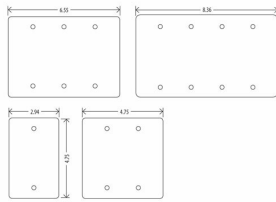

**MASQUE® 2000 SERIES**

**Masque® 2000 Series  
Toggle**

E14

Catalog #: 4000W

**APPLICATIONS**

Designed for residential and commercial use for enhanced aesthetic and durability

**PRODUCT FEATURES**

- 100% paintable or wallpapered
- Unbreakable premium plastic
- Won't crack or distort during installation
- Hide outdated, discolored devices
- Includes screw(s) in matching finish

**PRODUCT MEASUREMENTS**

Wt. Ea. (Lbs.): 0.078

**PACKAGING**

Package Type: Polybag  
 Minimum Pack Qty.: 50  
 Std. Pkg.: 50  
 Product UPC-A Labeled: Yes  
 Ship Carton Length (in.): 18.00  
 Ship Carton Width (in.): 3.75  
 Ship Carton Height (in.): 5.00  
 Ctn Weight (Lbs.): 3.90  
 Pallet Qty: 8000.00  
 UPC Number: 092326101905  
 I2of5: 30092326101906