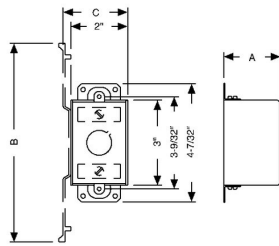

**3 IN. X 2 IN. SWITCH BOXES - 1-1/2 TO 2-1/2 IN. DEEP WITH NONMETALLIC SHEATHED CABLE CLAMPS****2 in. Deep Switch Box - Gangable with Nonmetallic Sheathed Cable Clamps  
Plaster Ears****A50**

Catalog #: 445

**FIRE RESISTANCE**

Acceptable for use in 2-hour rated walls

**GENERAL PRODUCT INFORMATION**

Wiring System: Nonmetallic Sheathed Cable

**CONFIGURATION**

End Knockouts: ---  
Ends Cable: 4  
Bracket Type: No Bracket  
Side Knockout(s): ---  
Bottom Knockout(s): (1) 1/2 in.

**DRAWING DIMENSIONS**

Dimension A: 2 in.

**PRODUCT MEASUREMENTS**

Depth: 2 in.  
Cubic Inches (cm<sup>3</sup>): 10.3 (168.8)  
Wt. Ea. (Lbs.): 0.51  
Product Length (in.): 2.00  
Product Width (in.): 4.22  
Product Height (in.): 2.00

**PACKAGING**

Minimum Pack Qty.: 50  
Std. Pkg.: 50  
Product UPC-A Labeled: No  
Weight (Lbs. Per/C): 51.30  
Ship Carton Length (in.): 11.38  
Ship Carton Width (in.): 8.25  
Ship Carton Height (in.): 10.63  
Ctn Weight (Lbs.): 25.65  
Pallet Qty: 4000  
UPC Number: 050169004456  
I2of5: 50050169004451