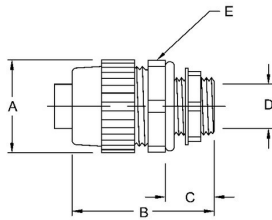

**EXTRA FLEXIBLE CONDUIT AND CORD CONNECTORS - NONMETALLIC**

**Straight Extra Flexible Tubing Connector, Nylon**  
N/A

**B56**

Catalog #: 4741

**APPLICATIONS**

For use in dry or wet locations when the conduit and fittings are not subject to physical damage  
Use extra flexible tubing and connectors whenever added flexibility is required for installation, operation, or maintenance

**PRODUCT FEATURES**

All black nonmetallic construction ends metal fatigue and separation problems, and provides superior corrosion resistance  
Each connector is supplied with a Neoprene O-ring and nylon locknut  
SWIVEL-LOK® multi-position connector (trade sizes 3/8 in. to 1 in.) twists from 0° to 90°, easing installation in difficult locations and eliminating the need to stock other angle connectors  
N/A

**UL LISTED**

Standard 514B

**CSA**

C22.2 No. 18

**NEMA**

NEMA Type 4x, 12 and 13

**GENERAL PRODUCT INFORMATION**

Trade Size: 3/8 in.

**DRAWING DIMENSIONS**

Dimension A: 1.14 in.  
Dimension B: 1.63 in.  
Dimension C: .57 in.  
Dimension D: .42 in.  
Dimension E: A/C 1.41 in., A/F 1.30 in.

**PACKAGING**

Package Type: Carton  
Ship Carton Qty.: 25  
Product UPC-A Labeled: No  
Weight (Lbs. Per/C): 1.20  
Ship Carton Length (in.): 8.75  
Ship Carton Width (in.): 5.00  
Ship Carton Height (in.): 4.00  
Ctn Weight (Lbs.): 0.30  
UPC Number: 050169047415  
I2of5: 50050169047410