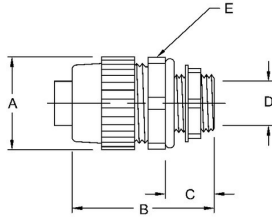

EXTRA FLEXIBLE CONDUIT AND CORD CONNECTORS - NONMETALLIC

Straight Extra Flexible Tubing Connector, Nylon
N/A

B56

Catalog #: 4746

APPLICATIONS

For use in dry or wet locations when the conduit and fittings are not subject to physical damage
Use extra flexible tubing and connectors whenever added flexibility is required for installation, operation, or maintenance

PRODUCT FEATURES

All black nonmetallic construction ends metal fatigue and separation problems, and provides superior corrosion resistance
Each connector is supplied with a Neoprene O-ring and nylon locknut
SWIVEL-LOK® multi-position connector (trade sizes 3/8 in. to 1 in.) twists from 0° to 90°, easing installation in difficult locations and eliminating the need to stock other angle connectors
N/A

UL LISTED

Standard 514B

CSA

C22.2 No. 18

NEMA

NEMA Type 4x, 12 and 13

GENERAL PRODUCT INFORMATION

Trade Size: 1-1/2 in.

DRAWING DIMENSIONS

Dimension A: 2.49 in.
Dimension B: 2.35 in.
Dimension C: .76 in.
Dimension D: 1.46 in.
Dimension E: A/C 2.63 in., A/F 2.43 in.

PACKAGING

Package Type: Carton
Ship Carton Qty.: 5
Product UPC-A Labeled: No
Weight (Lbs. Per/C): 15.00
Ship Carton Length (in.): 8.75
Ship Carton Width (in.): 5.00
Ship Carton Height (in.): 4.00
Ctn Weight (Lbs.): 0.75
UPC Number: 050169047460
I2of5: 50050169047465