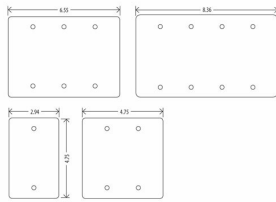

MASQUE® 5000 SERIES

**Masque® 5000 Series
Decorator/Rocker**

E15

Catalog #: 5000W

APPLICATIONS

Designed for residential and commercial use for enhanced aesthetic and durability

PRODUCT FEATURES

- 100% paintable or wallpapered
- Unbreakable premium plastic
- Won't crack or distort during installation
- Hide outdated, discolored devices
- Includes screw(s) in matching finish

GENERAL PRODUCT INFORMATION

Color: White

CONFIGURATION

Gangs: 1

PRODUCT MEASUREMENTS

Wt. Ea. (Lbs.): 0.012

PACKAGING

Package Type: Polybag
 Minimum Pack Qty.: 50
 Std. Pkg.: 50
 Product UPC-A Labeled: Yes
 Ship Carton Length (in.): 3.63
 Ship Carton Width (in.): 3.88
 Ship Carton Height (in.): 6.13
 Ctn Weight (Lbs.): 0.60
 Pallet Qty: 8000.00
 UPC Number: 092326101929
 I2of5: 30092326101920