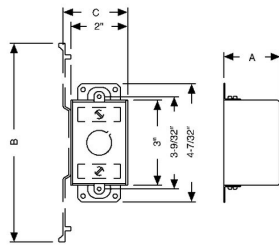

3 IN. X 2 IN. SWITCH BOXES - 1-1/2 TO 2-1/2 IN. DEEP WITH CONDUIT KO'S

2-1/2 in. Deep Switch Boxes - Gangable with Conduit KO's
No Plaster Ears

A47

Catalog #: 501

APPLICATIONS

RACO® Switch boxes are used to house wiring devices such as switches and outlets
N/A

PRODUCT FEATURES

Gangable switch boxes offer the option of constructing a box to hold two or more devices

UL LISTED

File E195978

COMPLIANCES

All RACO® single gang, two gang, 4 in. square, and single gang gangable UL listed steel boxes are acceptable for use in 2-hour fire rated walls. For additional information, consult UL "Fire Resistance Directory" or the UL website at www.ul.com

DRAWING DIMENSIONS

Dimension A: 2-1/2 in.

PRODUCT MEASUREMENTS

Depth: 2-1/2 in.
Cubic Inches (cm3): 12.5 (204.8)
Wt. Ea. (Lbs.): 0.529
Product Length (in.): 2.50
Product Width (in.): 3.38
Product Height (in.): 2.00

PACKAGING

Minimum Pack Qty.: 50
Std. Pkg.: 50
Product UPC-A Labeled: No
Weight (Lbs. Per/C): 52.90
Ship Carton Length (in.): 13.50
Ship Carton Width (in.): 7.38
Ship Carton Height (in.): 11.25
Ctn Weight (Lbs.): 26.45
Pallet Qty: 3900
UPC Number: 050169905012
I2of5: 50050169905017