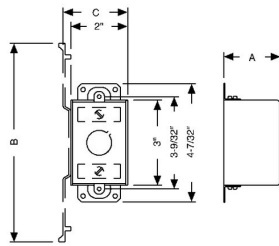

3 IN. X 2 IN. SWITCH BOXES - 1-1/2 TO 2-1/2 IN. DEEP WITH CONDUIT KO'S

2-1/2 in. Deep Switch Boxes - Gangable with Conduit KO's Plaster Ears

A47

Catalog #: 503

APPLICATIONS

RACO® Switch boxes are used to house wiring devices such as switches and outlets
N/A

PRODUCT FEATURES

Gangable switch boxes offer the option of constructing a box to hold two or more devices
Plaster ears allow a box to be used in "old work" applications

UL LISTED

File E 195978

COMPLIANCES

DRAWING DIMENSIONS

Dimension A: 2-1/2 in.

PRODUCT MEASUREMENTS

Depth: 2-1/2 in.
Cubic Inches (cm³): 12.5 (204.8)
Wt. Ea. (Lbs.): 0.550
Product Length (in.): 2.50
Product Width (in.): 4.22
Product Height (in.): 2.00

PACKAGING

Minimum Pack Qty.: 50
Std. Pkg.: 50
Product UPC-A Labeled: No
Weight (Lbs. Per/C): 55.00
Ship Carton Length (in.): 13.75
Ship Carton Width (in.): 8.25
Ship Carton Height (in.): 10.88
Ctn Weight (Lbs.): 27.50
Pallet Qty: 3250
UPC Number: 050169005033
I2of5: 50050169005038