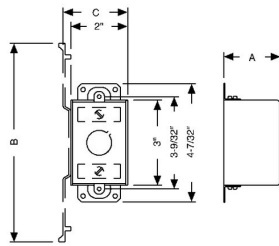

## 3 IN. X 2 IN. SWITCH BOXES - 1-1/2 TO 2-1/2 IN. DEEP WITH CONDUIT KO'S

2-1/2 in. Deep Switch Boxes - Gangable with Conduit KO's  
TS Bracket, 1/2 in. Setback

A47

Catalog #: 505

### CONFIGURATION

End Knockouts: (2) 3/4 in.  
Ends Cable: ---  
Bracket Type: TS, for Metal or Wood Studs  
Bracket Setback: 1/2 in.  
Side Knockout(s): (2) 1/2 in.  
Bottom Knockouts(s): (2) 1/2 in.

### DRAWING DIMENSIONS

Dimension A: 2-1/2 in.  
Dimension B: 7 in.  
Dimension C: 2-13/64 in.

### PRODUCT MEASUREMENTS

Depth: 2-1/2 in.  
Cubic Inches (cm3): 12.5 (204.8)  
Wt. Ea. (Lbs.): 0.636  
Product Length (in.): 2.50  
Product Width (in.): 7.00  
Product Height (in.): 2.20