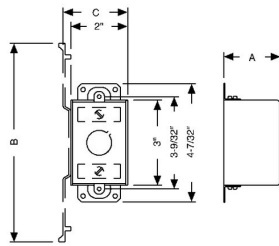

3 IN. X 2 IN. SWITCH BOXES - 1-1/2 TO 2-1/2 IN. DEEP WITH CONDUIT KO'S

2-1/2 in. Deep Switch Boxes - Gangable with Conduit KO's
Old Work, Plaster Ears

A47

Catalog #: 509

APPLICATIONS

RACO® Switch boxes are used to house wiring devices such as switches and outlets
N/A

PRODUCT FEATURES

Gangable switch boxes offer the option of constructing a box to hold two or more devices
Plaster ears allow a box to be used in "old work" applications

UL LISTED

File E 195978

COMPLIANCES

DRAWING DIMENSIONS

Dimension A: 2-1/2 in.

PRODUCT MEASUREMENTS

Depth: 2-1/2 in.
Cubic Inches (cm3): 12.5 (204.8)
Wt. Ea. (Lbs.): 0.612
Product Length (in.): 2.50
Product Width (in.): 4.22
Product Height (in.): 2.63

PACKAGING

Minimum Pack Qty.: 20
Std. Pkg.: 20
Product UPC-A Labeled: Yes
Weight (Lbs. Per/C): 61.20
Ship Carton Length (in.): 12.94
Ship Carton Width (in.): 5.75
Ship Carton Height (in.): 8.13
Ctn Weight (Lbs.): 12.23
Pallet Qty: 2520
UPC Number: 050169005095
I2of5: 50050169005090