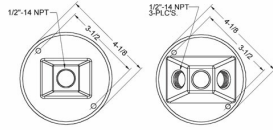

**ROUND & RECTANGULAR CLUSTER COVERS**

**4in. Round Cluster Cover - One Threaded Outlet**

D22

Catalog #: 5193-6

**APPLICATIONS**

For use with BELL® single gang or round weatherproof boxes  
Cluster covers provide an easy means of mounting BELL® lampholders and other accessories.

**GENERAL PRODUCT INFORMATION**

Color: White

**CONFIGURATION**

Number Of Outlets: 1

**PRODUCT MEASUREMENTS**

Outlet Size: 1/2 in.  
Wt. Ea. (Lbs.): 0.360

**PACKAGING**

Package Type:	Carded
Std. Pkg.:	6
Product UPC-A Labeled:	Yes
Weight (Lbs. Per/C):	36.00
Ship Carton Length (in.):	17.94
Ship Carton Width (in.):	12.56
Ship Carton Height (in.):	2.31
Ctn Weight (Lbs.):	2.16
Pallet Qty:	768.00
UPC Number:	050169519363
I2of5:	50050169519368