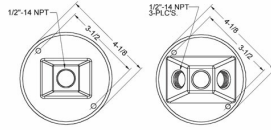

ROUND & RECTANGULAR CLUSTER COVERS

4in. Round Cluster Cover - One Threaded Outlet

D22

Catalog #: 5193-7

APPLICATIONS

For use with BELL® single gang or round weatherproof boxes
Cluster covers provide an easy means of mounting BELL® lampholders and other accessories.

GENERAL PRODUCT INFORMATION

Color: Bronze

CONFIGURATION

Number Of Outlets: 1

PRODUCT MEASUREMENTS

Outlet Size: 1/2 in.
Wt. Ea. (Lbs.): 0.360

PACKAGING

Package Type: Carded
 Std. Pkg.: 6
 Product UPC-A Labeled: Yes
 Weight (Lbs. Per/C): 36.00
 Ship Carton Length (in.): 17.94
 Ship Carton Width (in.): 12.56
 Ship Carton Height (in.): 2.31
 Ctn Weight (Lbs.): 2.16
 Pallet Qty: 768.00
 UPC Number: 050169519370
 I2of5: 50050169519375