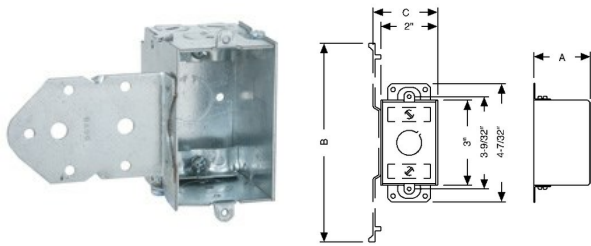

**3 IN. X 2 IN. SWITCH BOXES - 1-1/2 TO 2-1/2 IN. DEEP WITH NONMETALLIC SHEATHED CABLE CLAMPS****2-1/2 in. Deep Switch Boxes - Gangable with Nonmetallic Sheathed Cable Clamps
LB Bracket, 5/8 in. Setback****A50**

Catalog #: 529

APPLICATIONS

RACO® Switch boxes are used to house wiring devices such as switches and outlets
N/A

PRODUCT FEATURES

Gangable switch boxes offer the option of constructing a box to hold two or more devices
Reference the Box Selection section in the front of this catalog for complete description of bracket types and features

FIRE RESISTANCE

Acceptable for use in 2-hour rated walls

GENERAL PRODUCT INFORMATION

Wiring System: Nonmetallic Sheathed Cable

CONFIGURATION

End Knockouts: (2) 1/2 in.
Ends Cable: 4
Bracket Type: LB, for Wood Studs
Bracket Setback: 5/8 in.
Side Knockout(s): ---
Bottom Knockouts(s): (1) 1/2 in.

DRAWING DIMENSIONS

Dimension A: 2-1/2 in.
Dimension B: 1-31/32 in.
Dimension C: 5-3/64 in.

PRODUCT MEASUREMENTS

Depth: 2-1/2 in.
Cubic Inches (cm³): 12.5 (204.8)
Wt. Ea. (Lbs.): 0.685
Product Length (in.): 2.50
Product Width (in.): 4.22
Product Height (in.): 5.59