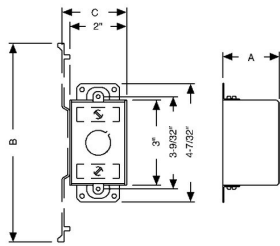

**3 IN. X 2 IN. SWITCH BOXES - 1-1/2 TO 2-1/2 IN. DEEP WITH NONMETALLIC SHEATHED CABLE CLAMPS****2-1/2 in. Deep Switch Boxes - Gangable with Nonmetallic Sheathed Cable Clamps
TS Bracket, 1/2 in. Setback****A50**

FIRE RESISTANCE

Acceptable for use in 2-hour rated walls

GENERAL PRODUCT INFORMATION

Wiring System: Nonmetallic Sheathed Cable

CONFIGURATIONEnd Knockouts: (2) 1/2 in.
Ends Cable: 4
Bracket Type: TS, for Metal or Wood Studs
Bracket Setback: 1/2 in.
Side Knockout(s): ---
Bottom Knockouts(s): (1) 1/2 in.**DRAWING DIMENSIONS**Dimension A: 2-1/2 in.
Dimension B: 7 in.
Dimension C: 2-13/64 in.**PRODUCT MEASUREMENTS**Depth: 2-1/2 in.
Cubic Inches (cm³): 12.5 (204.8)
Wt. Ea. (Lbs.): 0.704
Product Length (in.): 2.50
Product Width (in.): 7.00
Product Height (in.): 2.20**PACKAGING**Minimum Pack Qty.: 25
Std. Pkg.: 25
Product UPC-A Labeled: Yes
Weight (Lbs. Per/C): 70.40
Ship Carton Length (in.): 11.38
Ship Carton Width (in.): 8.25
Ship Carton Height (in.): 10.63
Ctn Weight (Lbs.): 17.60
Pallet Qty: 2000
UPC Number: 050169005316
I2of5: 40050169005314